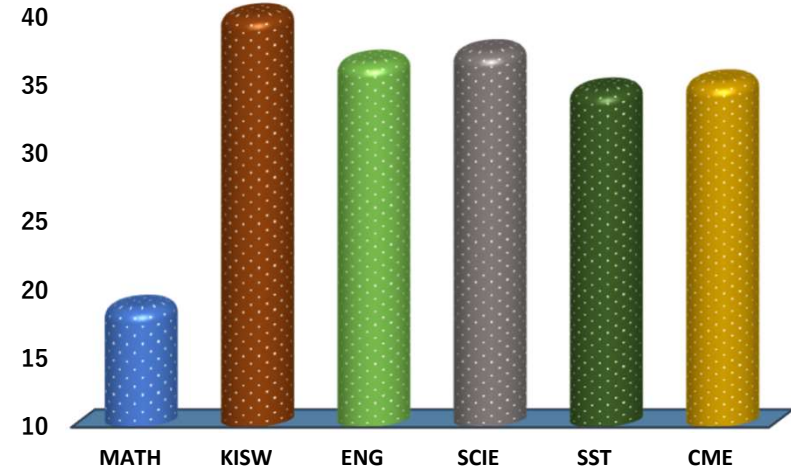

RAHMA

REGION: DODOMA

SCHOOL AVERAGE

34.3

DISTRICT: DODOMA MC

SUBJECT AND GRADE PERFORMANCE ANALYSIS

SUBJECT RANKING

KISWAHILI	43.6	87%	1
SCIENCE	37.4	75%	2
ENGLISH	36.6	73%	3
CIVIC AND MORAL EDUCATION	35.2	70%	4
SOCIAL STUDIES	34.6	69%	5
MATHEMATICS	18.7	37%	6

SUBJECT GRADE ANALYSIS

SUBJECT/GRADE	A	B	C	D	E
MATHEMATICS	0	3	7	11	4
KISWAHILI	20	5	0	0	0
ENGLISH	7	15	3	0	0
SCIENCE	7	15	3	0	0
SOCIAL STUDIES	1	21	2	1	0
CIVIC AND MORAL	4	17	4	0	0

OVERALL GRADE ANALYSIS

Grade	Count	Total	Percentage
A	2	25	8%
B	19		76%
C	4		16%
D	0		0%
E	0		0%

CHART SUBJECT ANALYSIS

BOYS VS GIRLS PERFORMANCE

	SAT		SAT	25
	12		13	
	74%		64%	

Category	Count	Percentage
REGISTERED	25	100%
SEATED	25	100%
ABSENTEES	0	0%
PASSED	25	100%
FAILED	0	0%