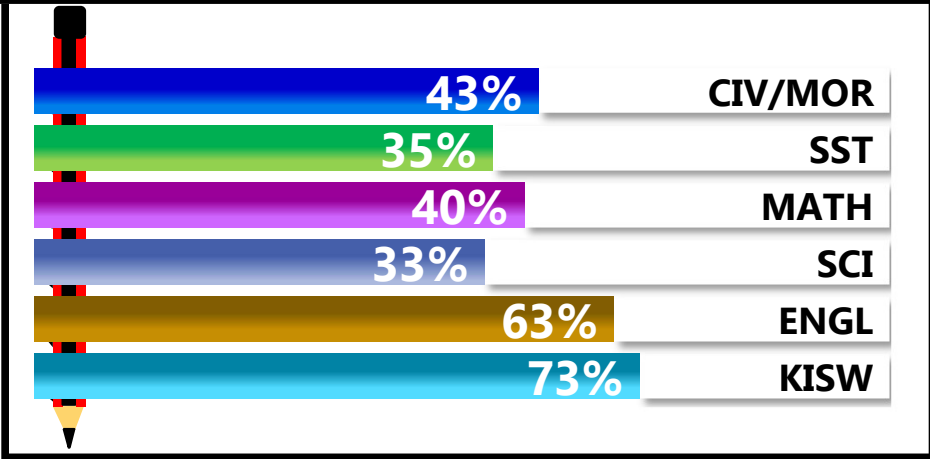

		<h1>RASAISEI</h1>			
REGION: DODOMA		SCHOOL AVERAGE	143.6	OVERALL GRADE	
DISTRICT: DODOMA				CATEGORY	
				BELOW 40	

SUBJECT PERFORMANCE ANALYSIS

SUBJECT NAME	AVG	%	RNK
KISWAHILI	36.3	73%	1
ENGLISH	31.6	63%	2
CIVIC & MORAL	21.6	43%	3
MATHEMATICS	20.1	40%	4
SOCIAL STUDIES	17.3	35%	5
SCIENCE	16.7	33%	6
BOYS/GIRLS PASS RATE	STD	AVG	%
BOYS	7	0.81	81%
GIRLS	2	0.19	19%

GRADE ANALYSIS SUMMARY					
SUBJECT NAME/GRADE	A	B	C	D	E
MATHEMATICS	0	0	3	6	0
KISWAHILI	1	6	2	0	0
ENGLISH	0	5	4	0	0
SCIENCE	0	0	2	0	1
SOCIAL STUDIES	0	1	2	5	1
CIVIC AND MORAL	0	0	6	2	0

OVERALL GRADE ANALYSIS	NO.	SEATED	%
A	0	7	0%
B	1		14%
C	6		86%
D	2	2	29%
E	0		0%