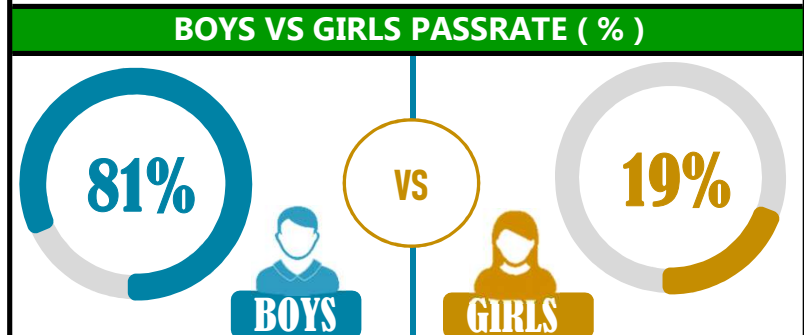

OVERALL GRADE ANALYSIS	NO.	SEATED	%
A	0	7	0%
B	1		14%
C	6		86%
D	2	2	29%
E	0		0%

OVERALL PERFORMANCE ANALYSIS		
REGISTERED	9	100%
SEATED	9	100%
ABSENTEES	0	0%
PASSED	7	78%
FAILED	2	22%