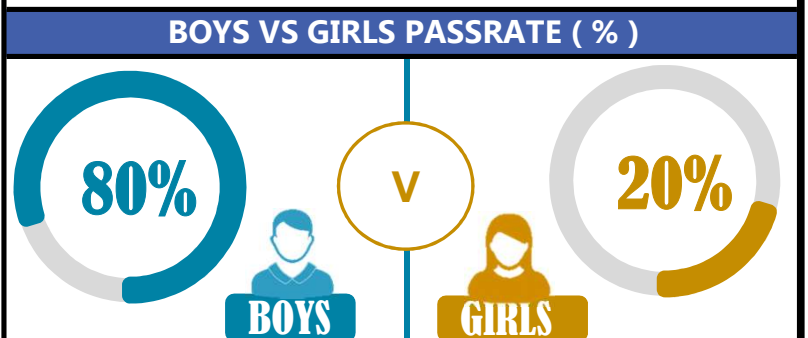

OVERALL GRADE ANALYSIS	NO.	SEATED	%
A	0	8	0%
B	3		38%
C	5		63%
D	1	1	13%
E	0		0%

OVERALL PERFORMANCE ANALYSIS		
REGISTERED	9	100%
SEATED	9	100%
ABSENTEES	0	0%
PASSED	8	89%
FAILED	1	11%