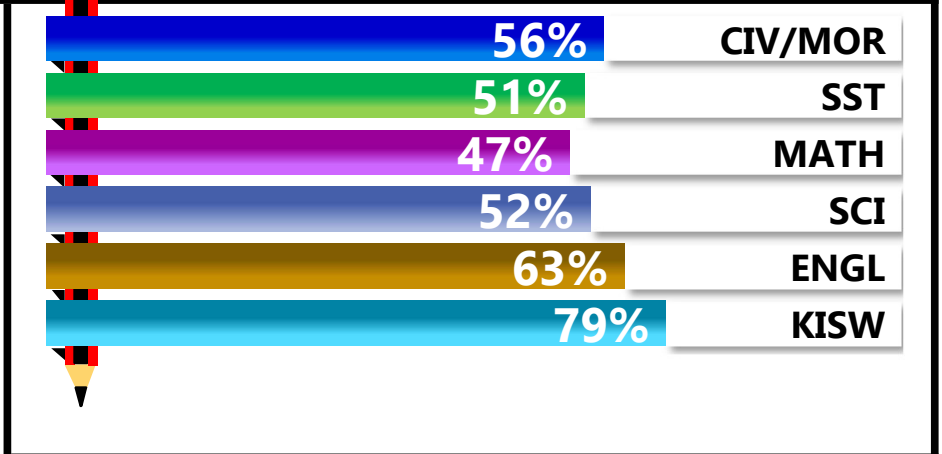

## SUBJECT PERFORMANCE ANALYSIS

SUBJECT NAME	AVG	%	RNK
KISWAHILI	39.4	79%	1
ENGLISH	31.3	63%	2
CIVIC & MORAL	28.1	56%	3
SCIENCE	26.2	52%	4
SOCIAL STUDIES	25.4	51%	5
MATHEMATICS	23.7	47%	6
BOYS/GIRLS PASS RATE	STD	AVG	%
BOYS	7	0.80	80%
GIRLS	2	0.20	20%