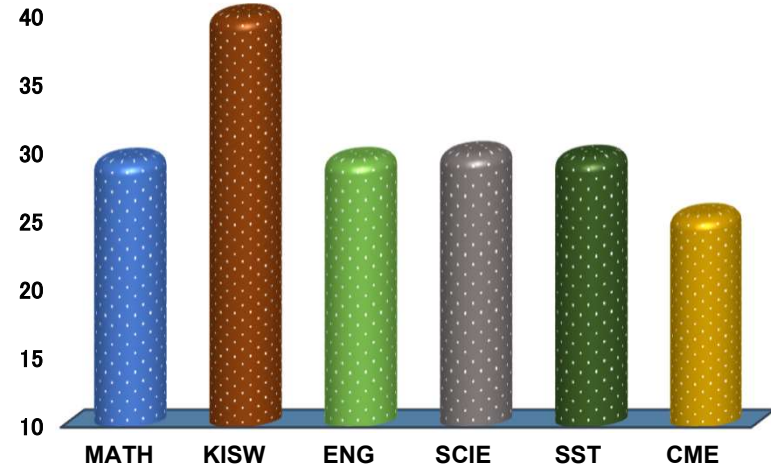

RORYA

REGION: MWANZA

SCHOOL AVERAGE

30.6

DISTRICT: ILEMELA

SUBJECT AND GRADE PERFORMANCE ANALYSIS

SUBJECT RANKING

KISWAHILI	39.9	80%	1
SCIENCE	29.9	60%	2
SOCIAL STUDIES	29.6	59%	3
ENGLISH	29.5	59%	4
MATHEMATICS	29.4	59%	5
CIVIC AND MORAL EDUCATION	25.4	51%	6

SUBJECT GRADE ANALYSIS

SUBJECT/GRADE	A	B	C	D	F
MATHEMATICS	4	13	12	8	0
KISWAHILI	22	13	2	0	0
ENGLISH	7	9	14	6	1
SCIENCE	1	16	15	5	0
SOCIAL STUDIES	1	15	16	5	0
CIVIC AND MORAL	0	8	18	10	0

OVERALL GRADE ANALYSIS

A	1	37	1%
B	18		22%
C	15		19%
D	3		4%
F	0		0%

CHART SUBJECT ANALYSIS

BOYS VS GIRLS PERFORMANCE

	SAT		SAT	37
	20		17	
	32%		29%	

REGISTERED	37	100%
SEATED	37	100%
ABSENTEES	0	0%
PASSED	34	92%
FAILED	3	8%