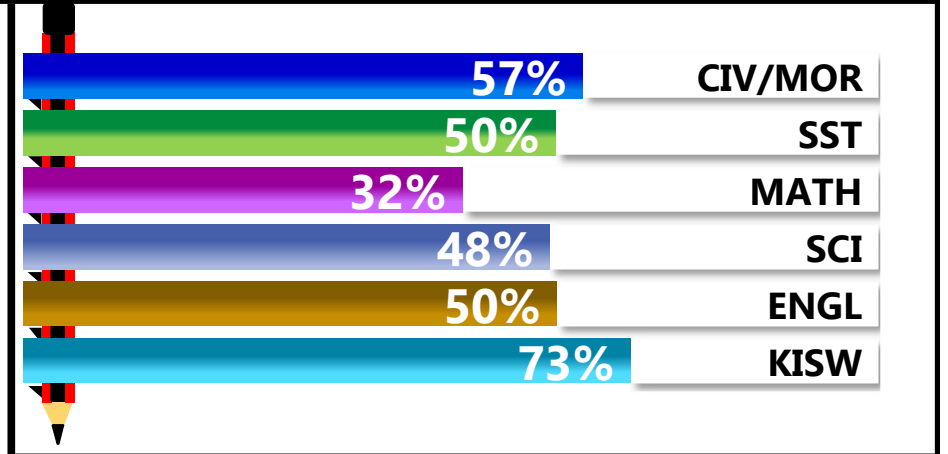

		<h1>SAKILIGHT</h1>			
REGION: DAR ES SALAAM		SCHOOL AVERAGE	154.6	OVERALL GRADE	C
DISTRICT: ILALA				CATEGORY	BELOW 40

## SUBJECT PERFORMANCE ANALYSIS

SUBJECT NAME	AVG	%	RNK
KISWAHILI	36.7	73%	1
CIVIC & MORAL	28.4	57%	2
ENGLISH	24.9	50%	3
SOCIAL STUDIES	24.8	50%	4
SCIENCE	24.0	48%	5
MATHEMATICS	15.8	32%	6
BOYS/GIRLS PASS RATE	STD	AVG	%
BOYS	9	0.54	54%
GIRLS	8	0.46	46%