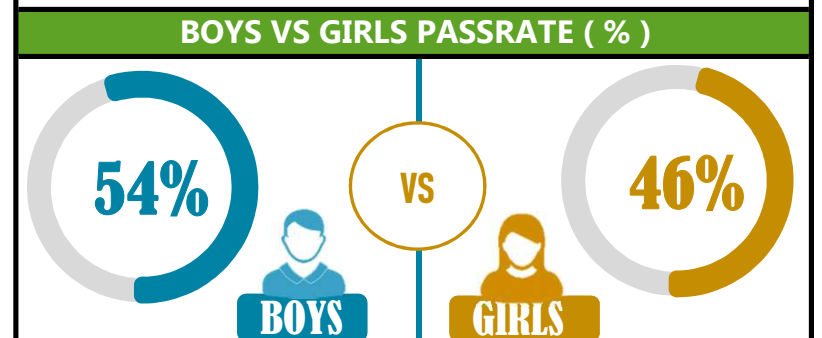

OVERALL PERFORMANCE ANALYSIS		
REGISTERED	17	100%
SEATED	17	100%
ABSENTEES	0	0%
PASSED	14	82%
FAILED	3	18%