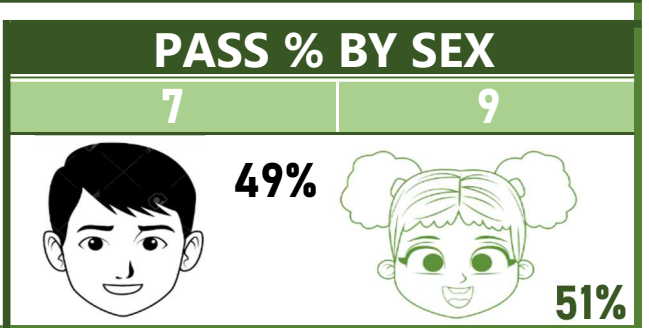

REGION: DAR ES SALAAM	SEASON	DISTRICT: UBUNGO

SCHOOL INDIVIDUAL PERFORMANCE ANALYSIS

SCHOOL AVERAGE	32.1	CATEGORY	BELOW 40	GRADE	B

GRADE/MARKS	GRADE ANALYSIS VS PERCENTAGE											
	MATH		KISW		ENG		SCI		SST		CME	
A [41 - 50]	1	6%	5	31%	7	44%	0	0%	8	50%	4	25%
B [31 - 40]	1	6%	9	56%	4	25%	4	25%	4	25%	6	38%
C [21 - 30]	5	31%	2	13%	4	25%	9	56%	4	25%	6	38%
D [11 - 20]	6	38%	0	0%	1	6%	3	19%	0	0%	0	0%
F [01 - 10]	3	19%	0	0%	0	0%	0	0%	0	0%	0	0%

SUBJECT RANKING			
SOCIAL STUDIES	37.8	76%	1
KISWAHILI	37.2	74%	2
ENGLISH	36.3	73%	3
CIVIC AND MORAL EDUCATION	35.0	70%	4
SCIENCE	27.8	56%	5
MATHEMATICS	18.6	37%	6

OVERALL GRADE ANALYSIS				
GRADES	BOYS	GIRLS	TOTAL	PASS%
A [41 - 50]	1	0	1	6%
B [31 - 40]	5	3	8	50%
C [21 - 30]	1	6	7	44%
D [11 - 20]	0	0	0	0%
F [01 - 10]	0	0	0	0%

SAT	16	100%
ABSENTEES	0	0%
PASSED	16	100%
FAILED	0	0%