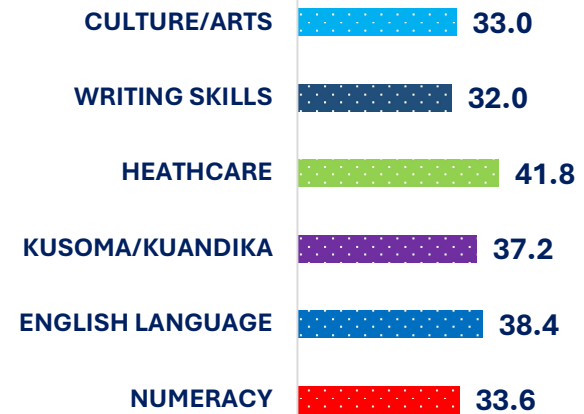

OVERALL AVERAGE : 36.0

GRADE :

B

SUBJECT AND GRADE PERFORMANCE ANALYSIS

SUBJECT RANKING

HEATHCARE	41.8	1
ENGLISH LANGUAGE	38.4	2
KUSOMA/KUANDIKA	37.2	3
NUMERACY	33.6	4
CULTURE/ARTS	33.0	5
WRITING SKILLS	32.0	6

SUBJECT GRADE ANALYSIS

SUBJECT/GRADE	A	B	C	D	E
NUMERACY	8	25	13	3	0
ENGLISH LANGUAGE	21	18	9	1	0
KUSOMA/KUANDIKA	16	26	5	1	1
HEATHCARE	32	14	2	1	0
WRITING SKILLS	3	31	13	2	0
CULTURE/ARTS	2	31	14	2	0

OVERALL GRADE ANALYSIS

A	5	49	10%
B	37		76%
C	6		12%
D	1		2%
E	0		0%

PERFORMANCE CHART ANALYSIS