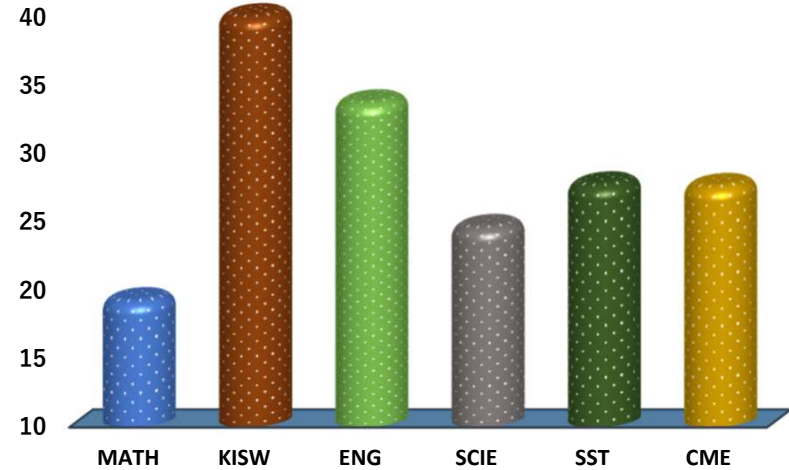

SILVERLIEF

REGION: ARUSHA

SCHOOL AVERAGE

28.9

DISTRICT: MERU

SUBJECT AND GRADE PERFORMANCE ANALYSIS

SUBJECT RANKING

KISWAHILI	40.8	82%	1
ENGLISH	33.7	67%	2
SOCIAL STUDIES	27.7	55%	3
CIVIC AND MORAL EDUCATION	27.6	55%	4
SCIENCE	24.6	49%	5
MATHEMATICS	19.2	38%	6

SUBJECT GRADE ANALYSIS

SUBJECT/GRADE	A	B	C	D	E
MATHEMATICS	0	1	6	8	2
KISWAHILI	12	4	1	0	0
ENGLISH	1	11	4	1	0
SCIENCE	1	4	4	8	0
SOCIAL STUDIES	0	3	12	2	0
CIVIC AND MORAL	0	7	8	2	0

OVERALL GRADE ANALYSIS

Grade	Count	Total	Percentage
A	0	17	0%
B	6		35%
C	9		53%
D	2		12%
E	0		0%

CHART SUBJECT ANALYSIS

BOYS VS GIRLS PERFORMANCE

	SAT		SAT	17
	9		8	
	31%		26%	

Category	Count	Percentage
REGISTERED	17	100%
SEATED	17	100%
ABSENTEES	0	0%
PASSED	15	88%
FAILED	2	12%