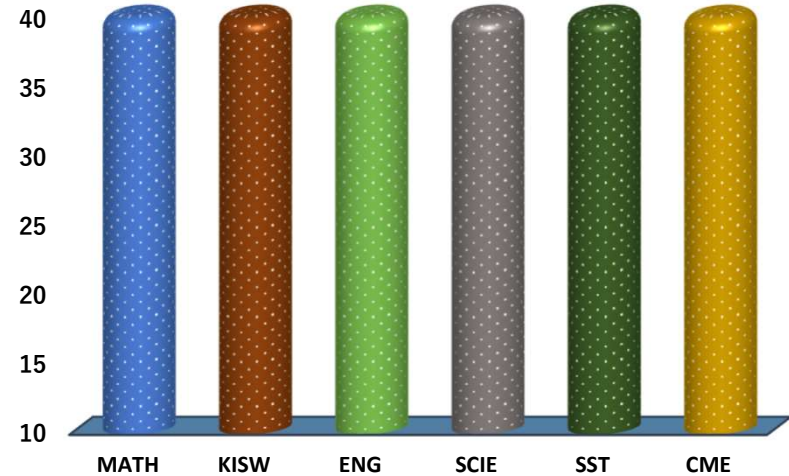

SILVERNACHI

REGION: LINDI

SCHOOL AVERAGE

45.3

DISTRICT: NACHINGWEA

SUBJECT AND GRADE PERFORMANCE ANALYSIS

SUBJECT RANKING

ENGLISH	49.8	100%	1
KISWAHILI	49.3	99%	2
SCIENCE	46.0	92%	3
SOCIAL STUDIES	43.3	87%	4
CIVIC AND MORAL EDUCATION	41.8	84%	5
MATHEMATICS	41.5	83%	6

SUBJECT GRADE ANALYSIS

SUBJECT/GRADE	A	B	C	D	E
MATHEMATICS	2	2	0	0	0
KISWAHILI	4	0	0	0	0
ENGLISH	4	0	0	0	0
SCIENCE	4	0	0	0	0
SOCIAL STUDIES	2	2	0	0	0
CIVIC AND MORAL	2	2	0	0	0

OVERALL GRADE ANALYSIS

A	4	4	100%
B	0		0%
C	0		0%
D	0		0%
E	0		0%

CHART SUBJECT ANALYSIS

BOYS VS GIRLS PERFORMANCE

	SAT		SAT	4
	2		2	
	93%		88%	

REGISTERED	4	100%
SEATED	4	100%
ABSENTEES	0	0%
PASSED	4	100%
FAILED	0	0%