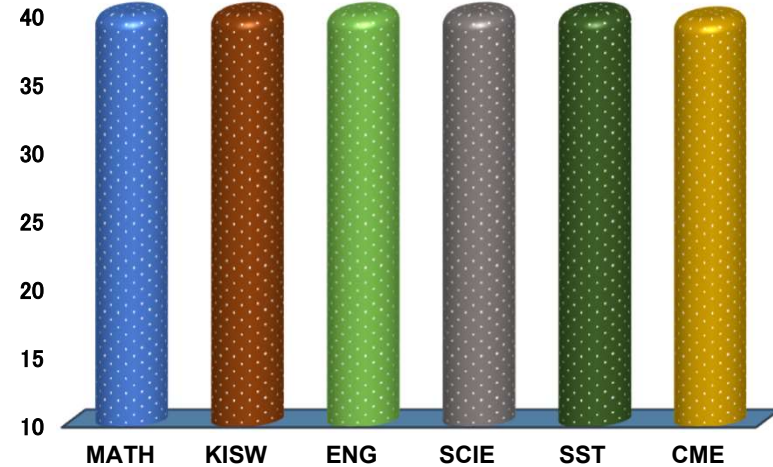

SIPTO

REGION: IRINGA

SCHOOL AVERAGE

42.8

DISTRICT: IRINGA

SUBJECT AND GRADE PERFORMANCE ANALYSIS

SUBJECT RANKING

ENGLISH	45.5	91%	1
SCIENCE	43.7	87%	2
MATHEMATICS	43.5	87%	3
SOCIAL STUDIES	42.8	86%	4
KISWAHILI	41.7	83%	5
CIVIC AND MORAL EDUCATION	39.7	79%	6

SUBJECT GRADE ANALYSIS

SUBJECT/GRADE	A	B	C	D	F
MATHEMATICS	17	4	1	0	0
KISWAHILI	15	6	1	0	0
ENGLISH	17	5	0	0	0
SCIENCE	16	6	0	0	0
SOCIAL STUDIES	16	5	1	0	0
CIVIC AND MORAL	13	7	1	1	0

OVERALL GRADE ANALYSIS

Grade	Count	Total	Percentage
A	16	22	20%
B	6		7%
C	0		0%
D	0		0%
F	0		0%

CHART SUBJECT ANALYSIS

BOYS VS GIRLS PERFORMANCE

	SAT		SAT	22
	11		11	
	44%		42%	

Category	Count	Percentage
REGISTERED	22	100%
SEATED	22	100%
ABSENTEES	0	0%
PASSED	22	100%
FAILED	0	0%