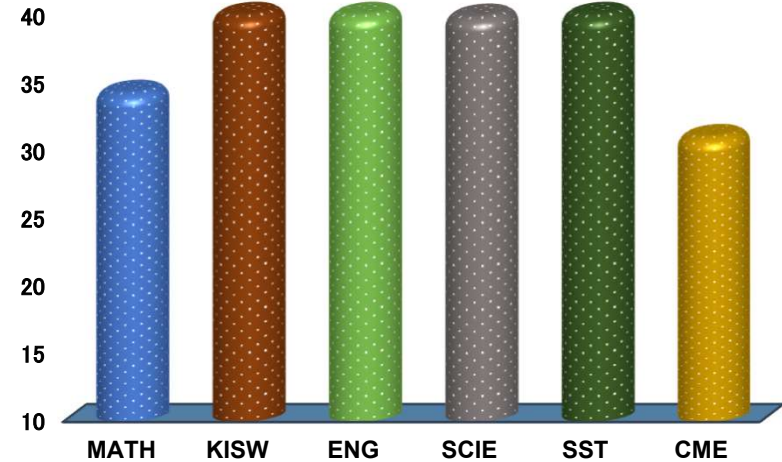

SIPTO

REGION: IRINGA

SCHOOL AVERAGE

37.9

DISTRICT: IRINGA

SUBJECT AND GRADE PERFORMANCE ANALYSIS

SUBJECT RANKING

ENGLISH	41.4	83%	1
KISWAHILI	40.6	81%	2
SOCIAL STUDIES	40.2	80%	3
SCIENCE	39.9	80%	4
MATHEMATICS	34.3	69%	5
CIVIC AND MORAL EDUCATION	31.0	62%	6

SUBJECT GRADE ANALYSIS

SUBJECT/GRADE	A	B	C	D	E
MATHEMATICS	7	9	5	2	0
KISWAHILI	17	5	0	1	0
ENGLISH	14	8	1	0	0
SCIENCE	15	4	3	1	0
SOCIAL STUDIES	15	5	3	0	0
CIVIC AND MORAL	1	13	5	4	0

OVERALL GRADE ANALYSIS

A	10	23	43%
B	9		39%
C	4		17%
D	0		0%
E	0		0%

CHART SUBJECT ANALYSIS

BOYS VS GIRLS PERFORMANCE

	SAT		SAT	23
	11		12	
	76%		76%	

REGISTERED	23	100%
SEATED	23	100%
ABSENTEES	0	0%
PASSED	23	100%
FAILED	0	0%