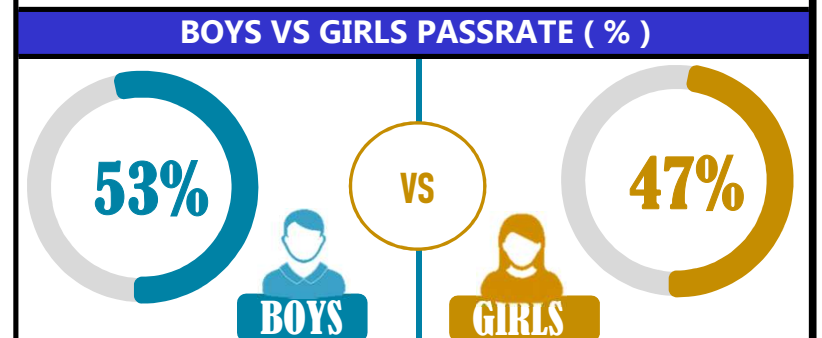

OVERALL GRADE ANALYSIS	NO.	SEATED	%
A	7	21	33%
B	10		48%
C	4		19%
D	0	0	0%
E	0		0%

OVERALL PERFORMANCE ANALYSIS		
REGISTERED	21	100%
SEATED	21	100%
ABSENTEES	0	0%
PASSED	21	100%
FAILED	0	0%