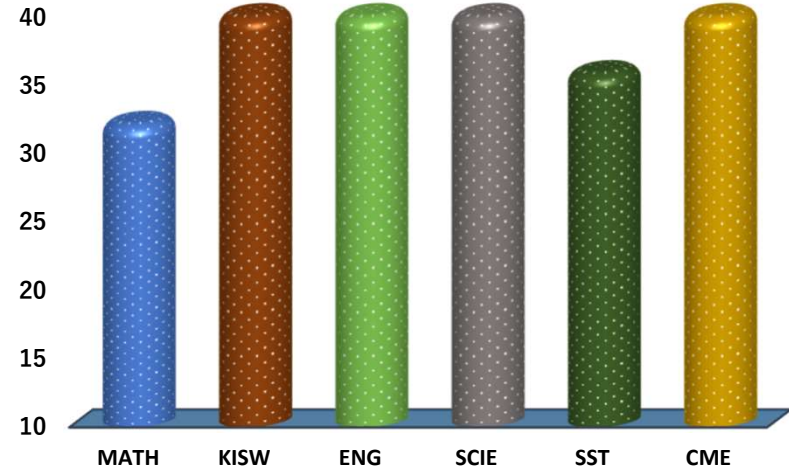

SIPTO

REGION: IRINGA

SCHOOL AVERAGE

39.5

DISTRICT: IRINGA MC

SUBJECT AND GRADE PERFORMANCE ANALYSIS

SUBJECT RANKING

KISWAHILI	44.7	89%	1
SCIENCE	43.2	86%	2
CIVIC AND MORAL EDUCATION	41.0	82%	3
ENGLISH	40.5	81%	4
SOCIAL STUDIES	35.8	72%	5
MATHEMATICS	32.1	64%	6

SUBJECT GRADE ANALYSIS

SUBJECT/GRADE	A	B	C	D	E
MATHEMATICS	7	6	8	3	0
KISWAHILI	23	1	0	0	0
ENGLISH	15	7	2	0	0
SCIENCE	18	5	1	0	0
SOCIAL STUDIES	4	17	3	0	0
CIVIC AND MORAL	15	9	0	0	0

OVERALL GRADE ANALYSIS

Grade	Count	Total	Percentage
A	13	24	54%
B	10		42%
C	1		4%
D	0		0%
E	0		0%

CHART SUBJECT ANALYSIS

BOYS VS GIRLS PERFORMANCE