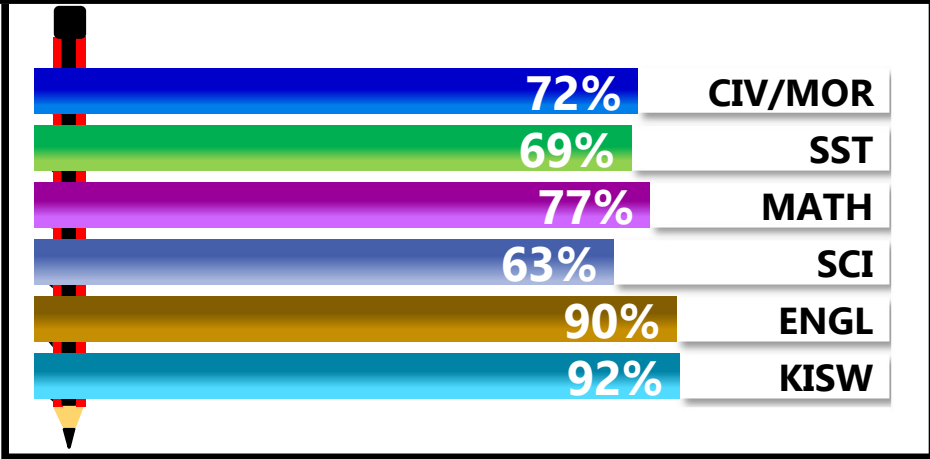

		<h1>SIPTO</h1>			
REGION: IRINGA		SCHOOL AVERAGE	232.0	OVERALL GRADE	
DISTRICT: IRINGA				B	
				CATEGORY	
				BELOW 40	

SUBJECT PERFORMANCE ANALYSIS

SUBJECT NAME	AVG	%	RNK
KISWAHILI	46.1	92%	1
ENGLISH	45.2	90%	2
MATHEMATICS	38.6	77%	3
CIVIC & MORAL	36.0	72%	4
SOCIAL STUDIES	34.7	69%	5
SCIENCE	31.5	63%	6
BOYS/GIRLS PASS RATE	STD	AVG	%
BOYS	14	0.56	56%
GIRLS	12	0.44	44%