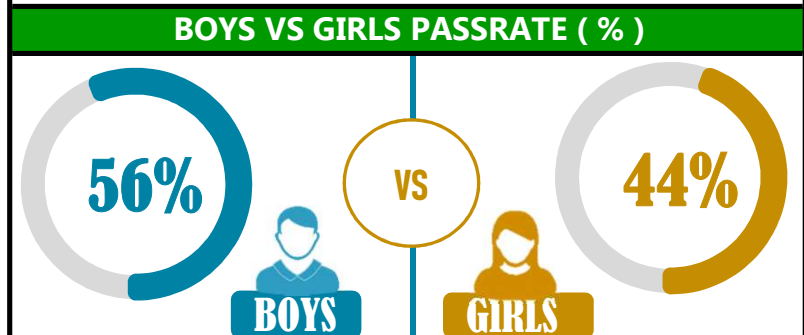

OVERALL GRADE ANALYSIS	NO.	SEATED	%
A	10	26	38%
B	16		62%
C	0		0%
D	0	0	0%
E	0		0%

OVERALL PERFORMANCE ANALYSIS		
REGISTERED	26	100%
SEATED	26	100%
ABSENTEES	0	0%
PASSED	26	100%
FAILED	0	0%