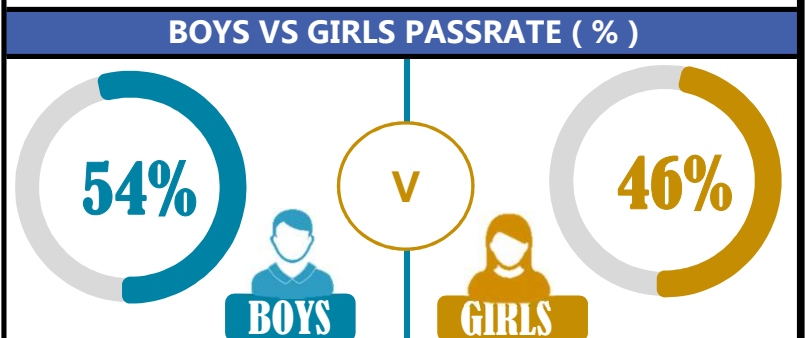

OVERALL PERFORMANCE ANALYSIS		
REGISTERED	25	100%
SEATED	25	100%
ABSENTEES	0	0%
PASSED	25	100%
FAILED	0	0%