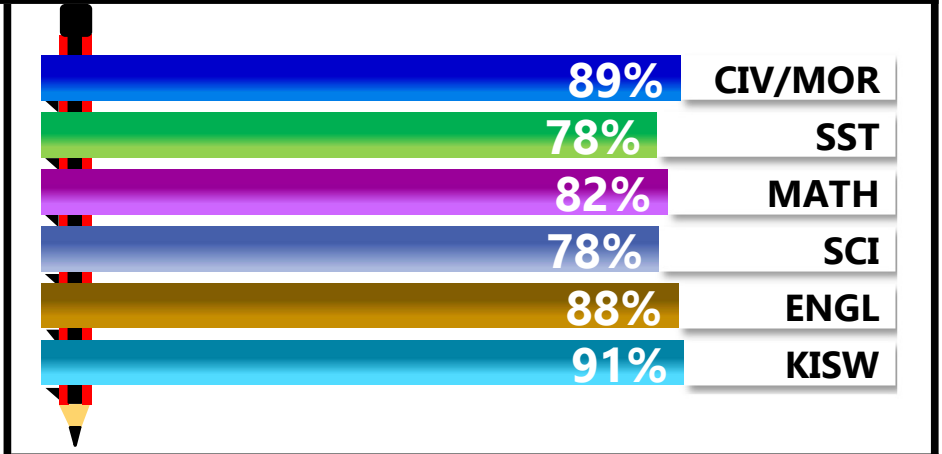

		<h1>SIPTO</h1>			
REGION: IRINGA		SCHOOL AVERAGE	253.6	OVERALL GRADE	
DISTRICT: IRINGA				CATEGORY	
				BELOW 40	

SUBJECT PERFORMANCE ANALYSIS

SUBJECT NAME	AVG	%	RNK
KISWAHILI	45.6	91%	1
CIVIC & MORAL	44.6	89%	2
ENGLISH	44.0	88%	3
MATHEMATICS	41.2	82%	4
SCIENCE	39.2	78%	5
SOCIAL STUDIES	38.8	78%	6
BOYS/GIRLS PASS RATE			
	STD	AVG	%
BOYS	13	0.54	54%
GIRLS	12	0.46	46%