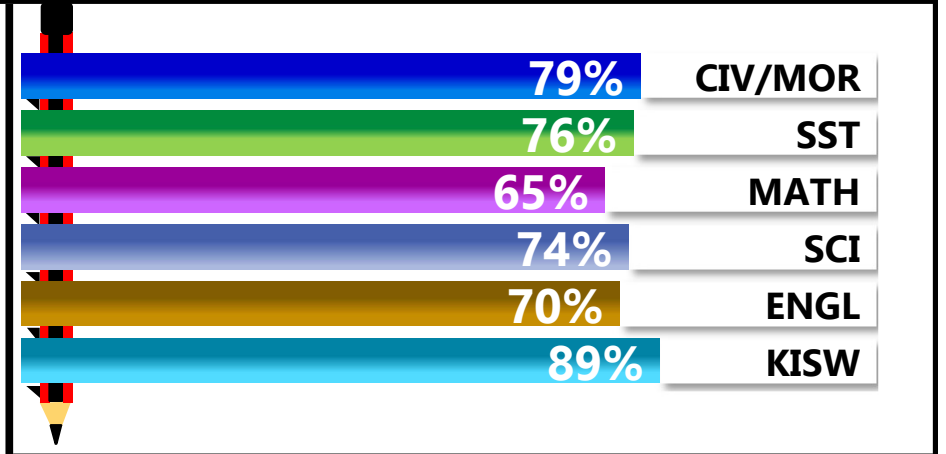

		<h1>SIPTO</h1>			
REGION: IRINGA		SCHOOL AVERAGE	225.5	OVERALL GRADE	
DISTRICT: IRINGA				Category	
				BELOW 40	

SUBJECT PERFORMANCE ANALYSIS

SUBJECT NAME	AVG	%	RNK	
KISWAHILI	44.3	89%	1	
CIVIC & MORAL	39.4	79%	2	
SOCIAL STUDIES	37.8	76%	3	
SCIENCE	36.8	74%	4	
ENGLISH	35.0	70%	5	
MATHEMATICS	32.3	65%	6	
BOYS/GIRLS PASS RATE		STD	AVG	%
BOYS		11	0.52	52%
GIRLS		10	0.48	48%

GRADE ANALYSIS SUMMARY					
SUBJECT NAME/GRADE	A	B	C	D	E
MATHEMATICS	4	6	10	1	0
KISWAHILI	18	3	0	0	0
ENGLISH	3	10	8	0	0
SCIENCE	4	15	2	0	0
SOCIAL STUDIES	8	9	4	0	0
CIVIC AND MORAL	9	9	2	0	0
OVERALL GRADE ANALYSIS		NO.	SEATED	%	
A	7	21	33%		
B	11		52%		
C	3		14%		
D	0	0	0%		
E	0		0%		