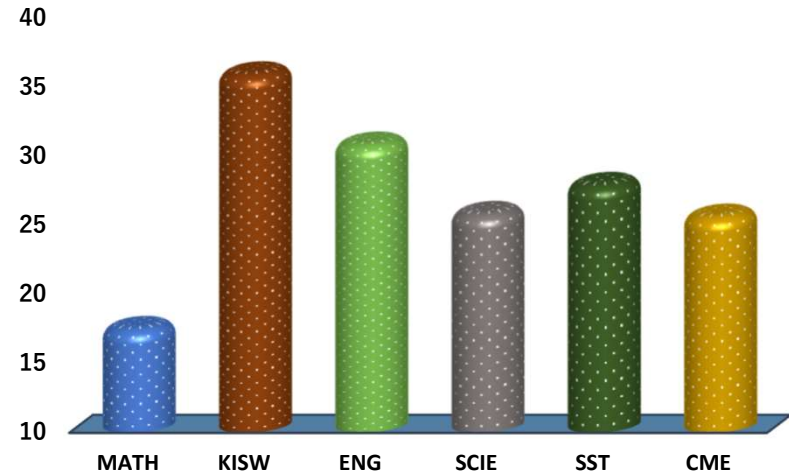

ST.AUGUSTINO

REGION: MARA

SCHOOL AVERAGE

27.2

DISTRICT: TARIME V

SUBJECT AND GRADE PERFORMANCE ANALYSIS

SUBJECT RANKING

KISWAHILI	35.8	72%	1
ENGLISH	30.7	61%	2
SOCIAL STUDIES	27.8	56%	3
SCIENCE	25.7	51%	4
CIVIC AND MORAL EDUCATION	25.5	51%	5
MATHEMATICS	17.4	35%	6

SUBJECT GRADE ANALYSIS

SUBJECT/GRADE	A	B	C	D	E
MATHEMATICS	0	0	9	18	4
KISWAHILI	4	25	2	0	0
ENGLISH	2	16	12	1	0
SCIENCE	0	10	14	6	1
SOCIAL STUDIES	0	12	14	5	0
CIVIC AND MORAL	0	9	14	7	1

OVERALL GRADE ANALYSIS

A	0	31	0%
B	7		23%
C	21		68%
D	3		10%
E	0		0%

CHART SUBJECT ANALYSIS

BOYS VS GIRLS PERFORMANCE

	SAT		SAT	31
	22		9	
	56%		49%	

REGISTERED	32	100%
SEATED	31	97%
ABSENTEES	1	3%
PASSED	28	88%
FAILED	3	9%