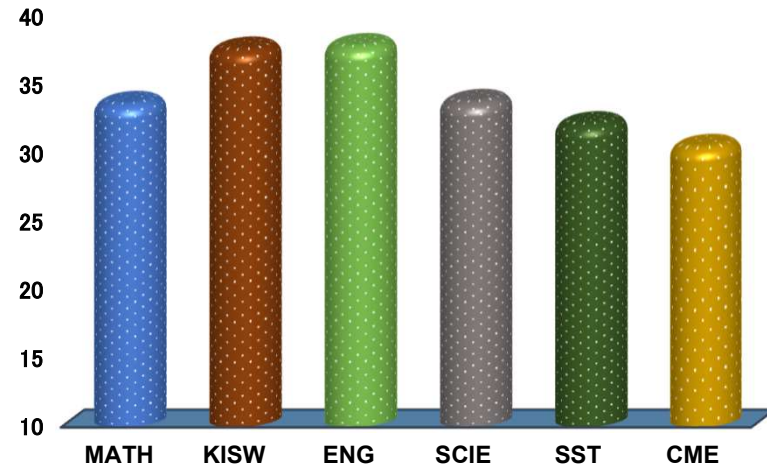

ST.FELISTA

REGION: DAR ES SALAAM

SCHOOL AVERAGE

34.2

DISTRICT: UBUNGO

SUBJECT AND GRADE PERFORMANCE ANALYSIS

SUBJECT RANKING

ENGLISH	37.8	76%	1
KISWAHILI	37.5	75%	2
SCIENCE	33.7	67%	3
MATHEMATICS	33.5	67%	4
SOCIAL STUDIES	32.1	64%	5
CIVIC AND MORAL EDUCATION	30.4	61%	6

SUBJECT GRADE ANALYSIS

SUBJECT/GRADE	A	B	C	D	F
MATHEMATICS	8	22	15	3	0
KISWAHILI	18	24	6	0	0
ENGLISH	13	32	3	0	0
SCIENCE	7	23	16	2	0
SOCIAL STUDIES	6	20	21	1	0
CIVIC AND MORAL	3	23	16	6	0

OVERALL GRADE ANALYSIS

A	6	48	7%
B	32		40%
C	10		12%
D	0		0%
F	0		0%

CHART SUBJECT ANALYSIS

BOYS VS GIRLS PERFORMANCE

	SAT		SAT	48
	22		26	
	35%		33%	

REGISTERED	48	100%
SEATED	48	100%
ABSENTEES	0	0%
PASSED	48	100%
FAILED	0	0%