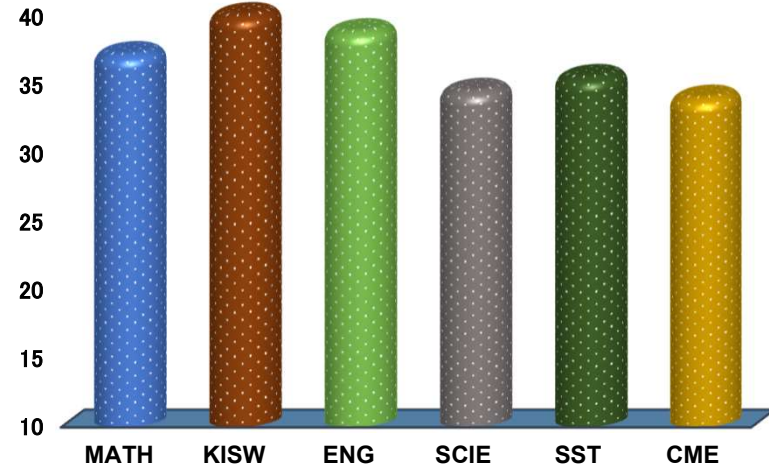

ST. GETRUDE

REGION: COASTAL

SCHOOL AVERAGE

36.7

DISTRICT: MKURANGA

SUBJECT AND GRADE PERFORMANCE ANALYSIS

SUBJECT RANKING

KISWAHILI	40.2	80%	1
ENGLISH	38.8	78%	2
MATHEMATICS	37.2	74%	3
SOCIAL STUDIES	35.5	71%	4
SCIENCE	34.5	69%	5
CIVIC AND MORAL EDUCATION	34.0	68%	6

SUBJECT GRADE ANALYSIS

SUBJECT/GRADE	A	B	C	D	F
MATHEMATICS	3	6	3	0	0
KISWAHILI	5	7	0	0	0
ENGLISH	3	7	2	0	0
SCIENCE	3	6	2	1	0
SOCIAL STUDIES	3	6	3	0	0
CIVIC AND MORAL	1	7	4	0	0

OVERALL GRADE ANALYSIS

Grade	Count	Total	Percentage
A	3	12	4%
B	8		10%
C	1		1%
D	0		0%
F	0		0%

CHART SUBJECT ANALYSIS

BOYS VS GIRLS PERFORMANCE

	SAT		SAT	12
	4		8	
	37%		37%	

Category	Count	Percentage
REGISTERED	12	100%
SEATED	12	100%
ABSENTEES	0	0%
PASSED	12	100%
FAILED	0	0%