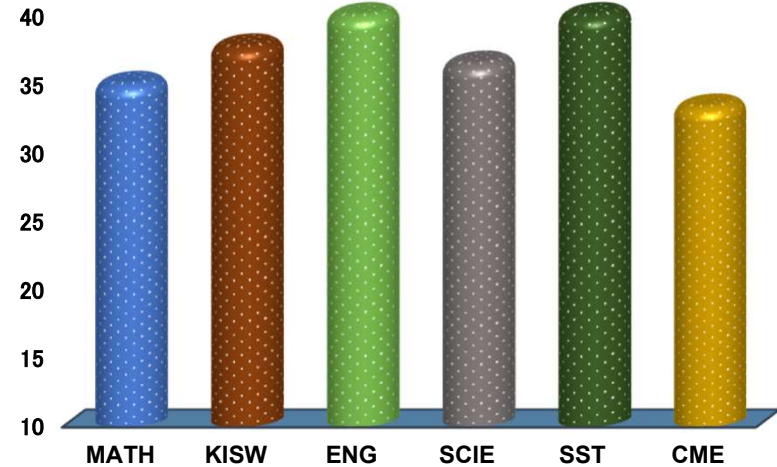

ST. JAMES

REGION: DAR ES SALAAM

SCHOOL AVERAGE

37.7

DISTRICT: ILALA

SUBJECT AND GRADE PERFORMANCE ANALYSIS

SUBJECT RANKING

ENGLISH	43.8	88%	1
SOCIAL STUDIES	40.1	80%	2
KISWAHILI	37.7	75%	3
SCIENCE	36.5	73%	4
MATHEMATICS	35.0	70%	5
CIVIC AND MORAL EDUCATION	33.4	67%	6

SUBJECT GRADE ANALYSIS

SUBJECT/GRADE	A	B	C	D	F
MATHEMATICS	10	20	7	3	0
KISWAHILI	15	22	3	0	0
ENGLISH	34	5	1	0	0
SCIENCE	14	17	8	1	0
SOCIAL STUDIES	18	19	3	0	0
CIVIC AND MORAL	5	20	13	2	0

OVERALL GRADE ANALYSIS

A	15	40	38%
B	23		58%
C	2		5%
D	0		0%
F	0		0%

CHART SUBJECT ANALYSIS

BOYS VS GIRLS PERFORMANCE

	SAT		SAT	40
	21		19	
	38%		37%	

REGISTERED	40	100%
SEATED	40	100%
ABSENTEES	0	0%
PASSED	40	100%
FAILED	0	0%