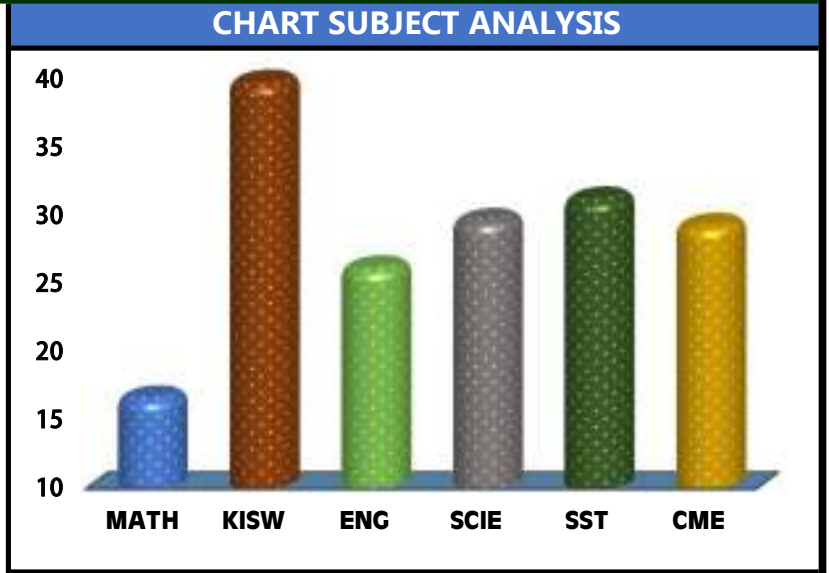

**ST. JAMES**

**REGION: DAR ES SALAAM      SCHOOL AVERAGE: 28.7      DISTRICT: ILALA**

**SUBJECT AND GRADE PERFORMANCE ANALYSIS**

SUBJECT RANKING			
KISWAHILI	39.7	79%	1
SOCIAL STUDIES	31.1	62%	2
SCIENCE	29.6	59%	3
CIVIC AND MORAL EDUCATION	29.2	58%	4
ENGLISH	26.1	52%	5
MATHEMATICS	16.6	33%	6

SUBJECT GRADE ANALYSIS					
SUBJECT/GRADE	A	B	C	D	F
MATHEMATICS	0	1	8	21	0
KISWAHILI	20	11	3	1	0
ENGLISH	0	9	17	9	0
SCIENCE	1	16	14	4	0
SOCIAL STUDIES	3	15	12	5	0
CIVIC AND MORAL	2	12	18	3	0

OVERALL GRADE ANALYSIS			
A	1	<b>35</b>	1%
B	14		17%
C	17		21%
D	3		4%
F	0		0%