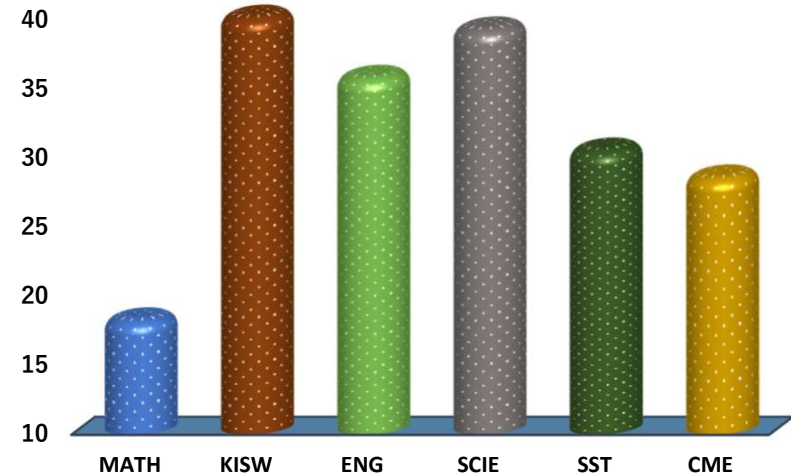

ST. JAMES

REGION: DAR ES SALAAM

SCHOOL AVERAGE

32.1

DISTRICT: ILALA

SUBJECT AND GRADE PERFORMANCE ANALYSIS

SUBJECT RANKING

KISWAHILI	40.7	81%	1
SCIENCE	39.2	78%	2
ENGLISH	35.7	71%	3
SOCIAL STUDIES	30.4	61%	4
CIVIC AND MORAL EDUCATION	28.5	57%	5
MATHEMATICS	18.2	36%	6

SUBJECT GRADE ANALYSIS

SUBJECT/GRADE	A	B	C	D	E
MATHEMATICS	0	3	9	16	0
KISWAHILI	19	13	1	0	0
ENGLISH	11	12	10	0	0
SCIENCE	15	17	0	1	0
SOCIAL STUDIES	0	20	11	2	0
CIVIC AND MORAL	1	11	18	3	0

OVERALL GRADE ANALYSIS

A	2	33	6%
B	21		64%
C	10		30%
D	0		0%
E	0		0%

CHART SUBJECT ANALYSIS

BOYS VS GIRLS PERFORMANCE

	SAT		SAT	33
	14		19	
	68%		62%	

REGISTERED	36	100%
SEATED	33	92%
ABSENTEES	3	8%
PASSED	33	92%
FAILED	0	0%