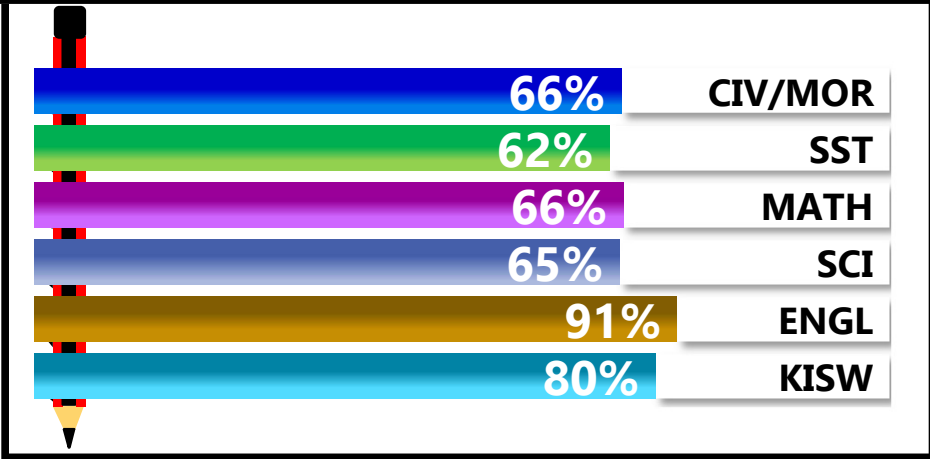

## SUBJECT PERFORMANCE ANALYSIS

SUBJECT NAME	AVG	%	RNK
ENGLISH	45.4	91%	1
KISWAHILI	39.9	80%	2
MATHEMATICS	33.2	66%	3
CIVIC & MORAL	32.8	66%	4
SCIENCE	32.5	65%	5
SOCIAL STUDIES	30.8	62%	6
BOYS/GIRLS PASS RATE	STD	AVG	%
BOYS	17	0.60	60%
GIRLS	12	0.40	40%