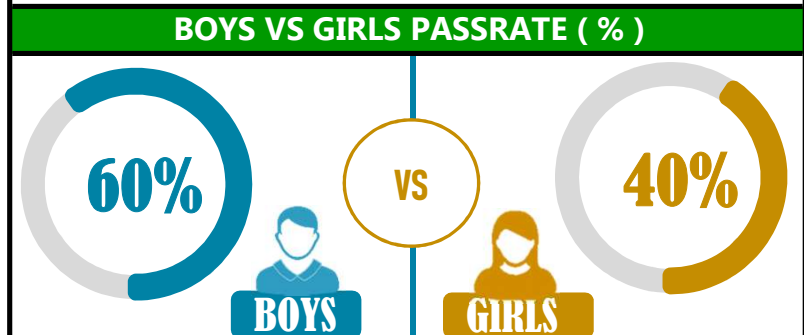

OVERALL GRADE ANALYSIS	NO.	SEATED	%
A	3	29	10%
B	22		76%
C	4		14%
D	0	0	0%
E	0		0%

OVERALL PERFORMANCE ANALYSIS		
REGISTERED	29	100%
SEATED	29	100%
ABSENTEES	0	0%
PASSED	29	100%
FAILED	0	0%