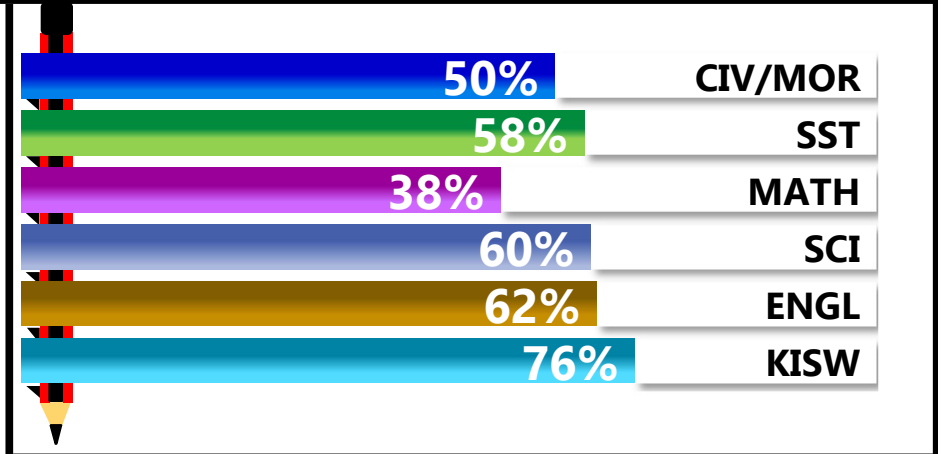

## SUBJECT PERFORMANCE ANALYSIS

SUBJECT NAME	AVG	%	RNK
KISWAHILI	38.1	76%	1
ENGLISH	30.8	62%	2
SCIENCE	29.9	60%	3
SOCIAL STUDIES	28.9	58%	4
CIVIC & MORAL	24.9	50%	5
MATHEMATICS	19.1	38%	6
BOYS/GIRLS PASS RATE	STD	AVG	%
BOYS	16	0.45	45%
GIRLS	20	0.55	55%