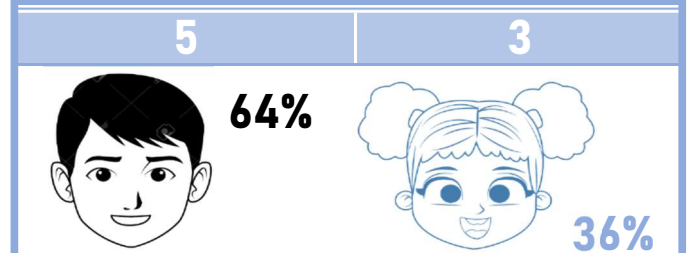

REGION: NJOMBE

ST. JOACHIM

DISTRICT: MAKETE

SCHOOL INDIVIDUAL PERFORMANCE ANALYSIS

SCHOOL AVERAGE

34.3

CATEGORY

BELOW 40

GRADE

B

GRADE/MARKS

GRADE ANALYSIS VS PERCENTAGE

	MATH		KISW		ENG		SCI		SST		CME	
A [41 - 50]	0	0%	6	75%	4	50%	0	0%	2	25%	0	0%
B [31 - 40]	4	50%	2	25%	4	50%	3	38%	5	63%	5	63%
C [21 - 30]	2	25%	0	0%	0	0%	3	38%	1	13%	3	38%
D [11 - 20]	1	13%	0	0%	0	0%	2	25%	0	0%	0	0%
F [01 - 10]	1	13%	0	0%	0	0%	0	0%	0	0%	0	0%

SUBJECT RANKING

KISWAHILI	41.5	83%	1
ENGLISH	40.4	81%	2
SOCIAL STUDIES	36.5	73%	3
CIVIC AND MORAL EDUCATION	32.5	65%	4
MATHEMATICS	28.5	57%	5
SCIENCE	26.5	53%	6

OVERALL GRADE ANALYSIS

GRADES	BOYS	GIRLS	TOTAL	PASS%
A [41 - 50]	0	0	0	0%
B [31 - 40]	5	2	7	88%
C [21 - 30]	0	1	1	13%
D [11 - 20]	0	0	0	0%
F [01 - 10]	0	0	0	0%

SAT	8	100%
ABSENTEES	0	0%
PASSED	8	100%
FAILED	0	0%

PASS % BY SEX