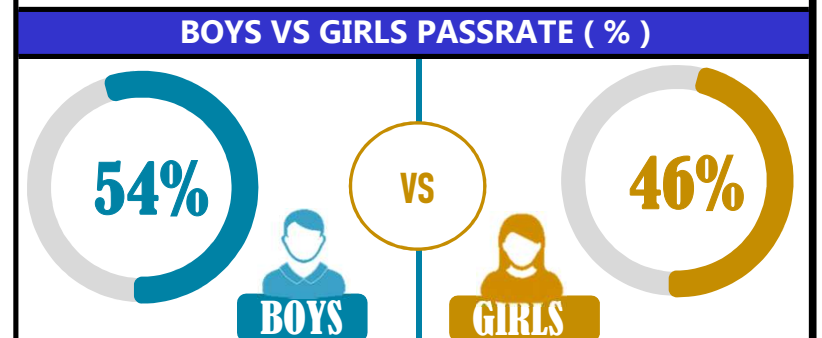

OVERALL PERFORMANCE ANALYSIS		
REGISTERED	41	100%
SEATED	40	98%
ABSENTEES	1	2%
PASSED	26	63%
FAILED	14	34%