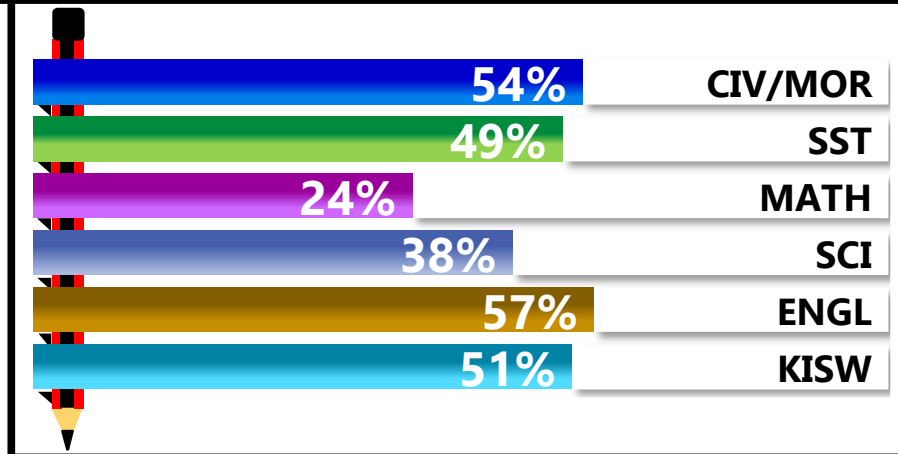

		<h1>ST. JOSEPH</h1>			
REGION: DAR ES SALAAM		<b>SCHOOL AVERAGE</b>	<b>136.8</b>	OVERALL GRADE	
DISTRICT: KINONDONI				CATEGORY	
<b>ABOVE 40</b>					

## SUBJECT PERFORMANCE ANALYSIS

SUBJECT NAME	AVG	%	RNK
ENGLISH	28.6	57%	1
CIVIC & MORAL	27.0	54%	2
KISWAHILI	25.6	51%	3
SOCIAL STUDIES	24.5	49%	4
SCIENCE	19.2	38%	5
MATHEMATICS	12.0	24%	6
BOYS/GIRLS PASS RATE	STD	AVG	%
BOYS	21	0.54	54%
GIRLS	20	0.46	46%