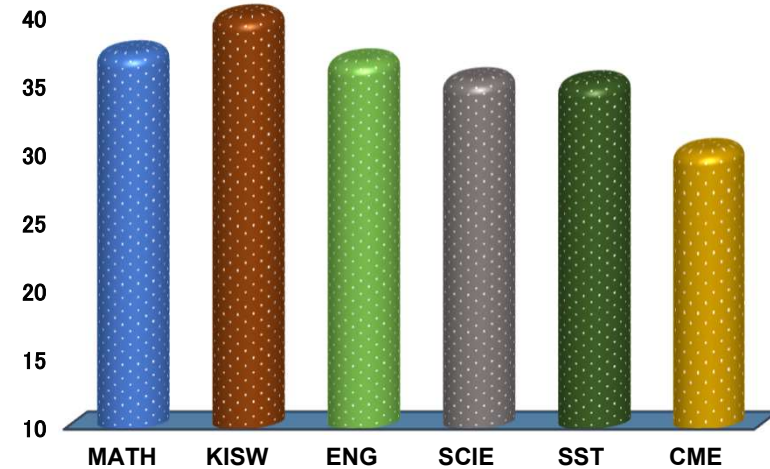

ST.KIZITO

REGION: KAGERA

SCHOOL AVERAGE

36.3

DISTRICT: BUKOBA

SUBJECT AND GRADE PERFORMANCE ANALYSIS

SUBJECT RANKING

KISWAHILI	42.7	85%	1
MATHEMATICS	37.4	75%	2
ENGLISH	36.8	74%	3
SCIENCE	35.4	71%	4
SOCIAL STUDIES	35.2	70%	5
CIVIC AND MORAL EDUCATION	30.3	61%	6

SUBJECT GRADE ANALYSIS

SUBJECT/GRADE	A	B	C	D	F
MATHEMATICS	11	8	8	0	0
KISWAHILI	22	5	0	0	0
ENGLISH	10	12	5	0	0
SCIENCE	7	11	9	0	0
SOCIAL STUDIES	8	10	9	0	0
CIVIC AND MORAL	2	11	11	2	0

OVERALL GRADE ANALYSIS

Grade	Count	Total	Percentage
A	8	27	10%
B	14		17%
C	5		6%
D	0		0%
F	0		0%

CHART SUBJECT ANALYSIS

BOYS VS GIRLS PERFORMANCE

	SAT		SAT	27
	16		11	
	39%		33%	

Category	Count	Percentage
REGISTERED	27	100%
SEATED	27	100%
ABSENTEES	0	0%
PASSED	27	100%
FAILED	0	0%