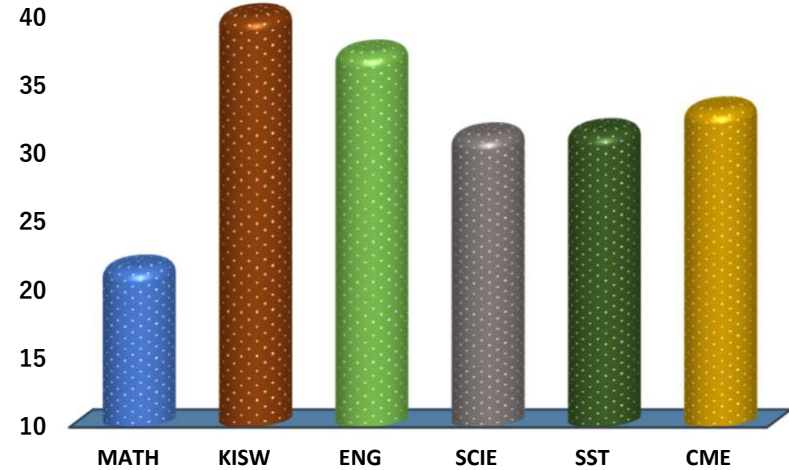

ST.KIZITO

REGION: KAGERA

SCHOOL AVERAGE

32.7

DISTRICT: BUKOBA

SUBJECT AND GRADE PERFORMANCE ANALYSIS

SUBJECT RANKING

KISWAHILI	41.0	82%	1
ENGLISH	37.3	75%	2
CIVIC AND MORAL EDUCATION	33.2	66%	3
SOCIAL STUDIES	31.6	63%	4
SCIENCE	31.3	63%	5
MATHEMATICS	21.6	43%	6

SUBJECT GRADE ANALYSIS

SUBJECT/GRADE	A	B	C	D	E
MATHEMATICS	1	8	8	14	8
KISWAHILI	24	14	0	1	0
ENGLISH	12	22	4	1	0
SCIENCE	3	21	10	4	1
SOCIAL STUDIES	4	15	18	2	0
CIVIC AND MORAL	5	22	10	1	1

OVERALL GRADE ANALYSIS

Grade	Count	Total	Percentage
A	4	39	10%
B	24		62%
C	10		26%
D	1		3%
E	0		0%

CHART SUBJECT ANALYSIS

BOYS VS GIRLS PERFORMANCE

	SAT		SAT	39
	17		22	
	73%		59%	

Category	Count	Percentage
REGISTERED	39	100%
SEATED	39	100%
ABSENTEES	0	0%
PASSED	38	97%
FAILED	1	3%