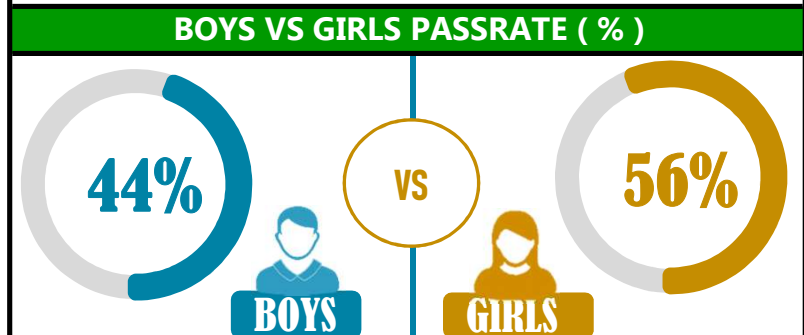

OVERALL GRADE ANALYSIS	NO.	SEATED	%
A	14	47	30%
B	30		64%
C	3		6%
D	0	0	0%
E	0		0%

OVERALL PERFORMANCE ANALYSIS		
REGISTERED	47	100%
SEATED	47	100%
ABSENTEES	0	0%
PASSED	47	100%
FAILED	0	0%