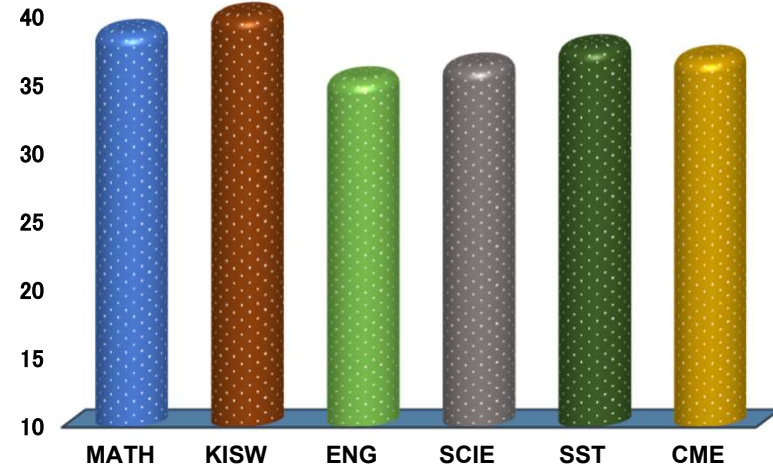

ST. NICHOLAUS

REGION: RUVUMA

SCHOOL AVERAGE

37.9

DISTRICT: NAMTUMBO

SUBJECT AND GRADE PERFORMANCE ANALYSIS

SUBJECT RANKING

KISWAHILI	42.4	85%	1
MATHEMATICS	38.8	78%	2
SOCIAL STUDIES	37.7	75%	3
CIVIC AND MORAL EDUCATION	36.9	74%	4
SCIENCE	36.3	73%	5
ENGLISH	35.3	71%	6

SUBJECT GRADE ANALYSIS

SUBJECT/GRADE	A	B	C	D	F
MATHEMATICS	6	11	1	0	0
KISWAHILI	13	5	0	0	0
ENGLISH	5	8	5	0	0
SCIENCE	7	6	5	0	0
SOCIAL STUDIES	7	8	3	0	0
CIVIC AND MORAL	7	7	4	0	0

OVERALL GRADE ANALYSIS

Grade	Count	Total	Percentage
A	6	18	7%
B	9		11%
C	3		4%
D	0		0%
F	0		0%

CHART SUBJECT ANALYSIS

BOYS VS GIRLS PERFORMANCE

	SAT		SAT	18
	12		6	
	37%		39%	

Category	Count	Percentage
REGISTERED	18	100%
SEATED	18	100%
ABSENTEES	0	0%
PASSED	18	100%
FAILED	0	0%