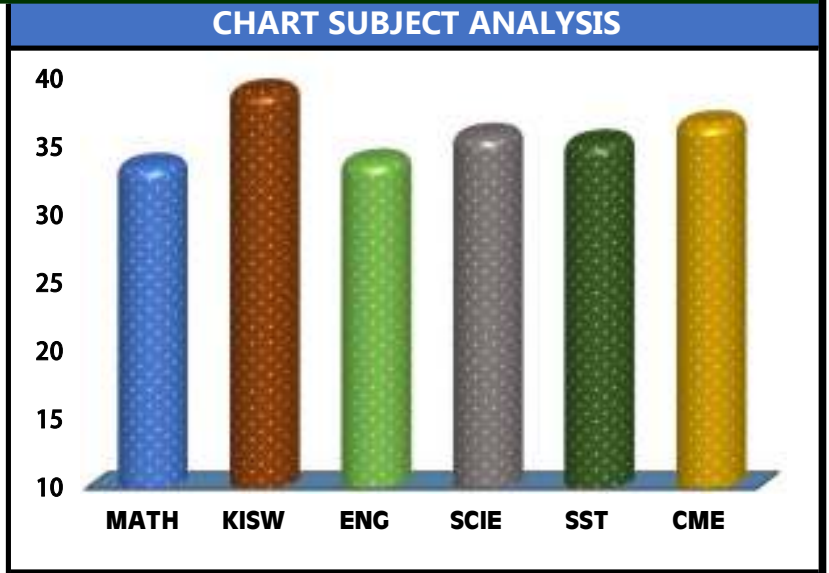

ST. NICHOLAUS

REGION: ARUSHA **SCHOOL AVERAGE: 35.7** **DISTRICT: SONGEA**

SUBJECT AND GRADE PERFORMANCE ANALYSIS

SUBJECT RANKING			
KISWAHILI	39.0	78%	1
CIVIC AND MORAL EDUCATION	36.7	73%	2
SCIENCE	35.8	72%	3
SOCIAL STUDIES	35.3	71%	4
ENGLISH	33.9	68%	5
MATHEMATICS	33.6	67%	6

SUBJECT GRADE ANALYSIS					
SUBJECT/GRADE	A	B	C	D	F
MATHEMATICS	2	5	1	2	0
KISWAHILI	4	6	0	0	0
ENGLISH	1	6	3	0	0
SCIENCE	3	5	2	0	0
SOCIAL STUDIES	3	4	3	0	0
CIVIC AND MORAL	3	5	2	0	0

OVERALL GRADE ANALYSIS			
A	2	10	2%
B	6		7%
C	2		2%
D	0		0%
F	0		0%