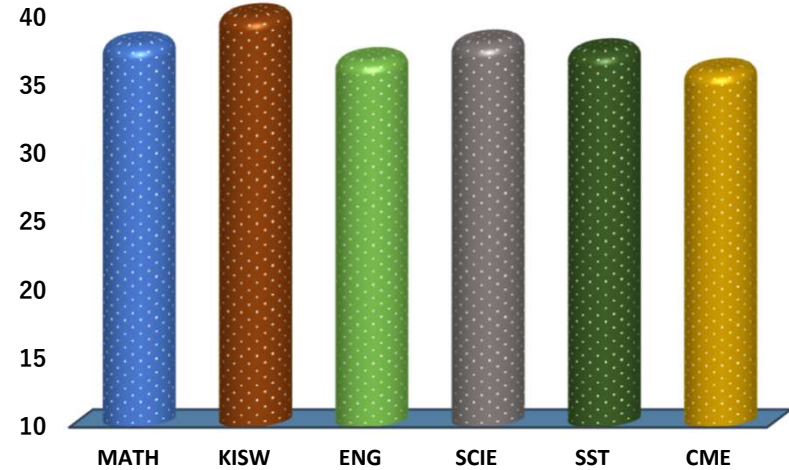

ST. NICHOLAUS

REGION: RUVUMA

SCHOOL AVERAGE

38.0

DISTRICT: NAMTUMBO

SUBJECT AND GRADE PERFORMANCE ANALYSIS

SUBJECT RANKING

KISWAHILI	41.7	83%	1
SCIENCE	38.1	76%	2
MATHEMATICS	37.9	76%	3
SOCIAL STUDIES	37.4	75%	4
ENGLISH	36.8	74%	5
CIVIC AND MORAL EDUCATION	36.0	72%	6

SUBJECT GRADE ANALYSIS

SUBJECT/GRADE	A	B	C	D	E
MATHEMATICS	6	8	0	0	0
KISWAHILI	9	5	0	0	0
ENGLISH	4	8	2	0	0
SCIENCE	5	8	1	0	0
SOCIAL STUDIES	5	8	1	0	0
CIVIC AND MORAL	5	6	3	0	0

OVERALL GRADE ANALYSIS

A	5	14	36%
B	9		64%
C	0		0%
D	0		0%
E	0		0%

CHART SUBJECT ANALYSIS

BOYS VS GIRLS PERFORMANCE