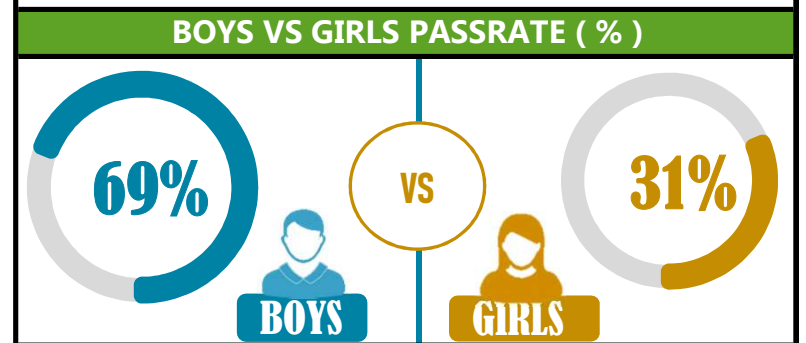

OVERALL PERFORMANCE ANALYSIS		
REGISTERED	13	100%
SEATED	13	100%
ABSENTEES	0	0%
PASSED	13	100%
FAILED	0	0%