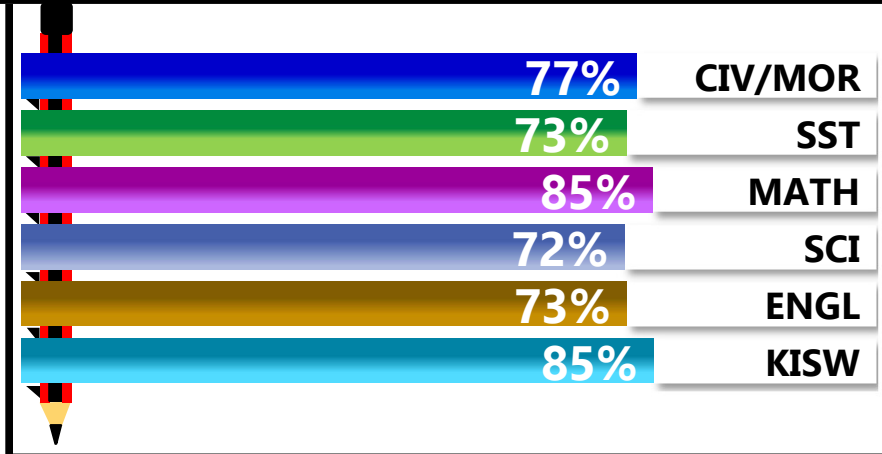

		<h1>ST.NICHOLAUS</h1>			
REGION: RUKWA		SCHOOL AVERAGE	232.5	OVERALL GRADE	
DISTRICT: SONGEA				B	
				CATEGORY	
				BELOW 40	

SUBJECT PERFROMANCE ANALYSIS

SUBJECT NAME	AVG	%	RNK
KISWAHILI	42.7	85%	1
MATHEMATICS	42.4	85%	2
CIVIC & MORAL	38.7	77%	3
ENGLISH	36.5	73%	4
SOCIAL STUDIES	36.4	73%	5
SCIENCE	35.9	72%	6
BOYS/GIRLS PASS RATE	STD	AVG	%
BOYS	9	0.69	69%
GIRLS	4	0.31	31%

GRADE ANALYSIS SUMMARY					
SUBJECT NAME/GRADE	A	B	C	D	E
MATHEMATICS	10	3	0	0	0
KISWAHILI	13	0	0	0	0
ENGLISH	3	9	1	0	0
SCIENCE	2	8	3	0	0
SOCIAL STUDIES	3	8	2	0	0
CIVIC AND MORAL	5	5	2	0	0
OVERALL GRADE ANALYSIS	NO.	SEATED	%		
A	5	13	38%		
B	8		62%		
C	0		0%		
D	0	0	0%		
E	0		0%		