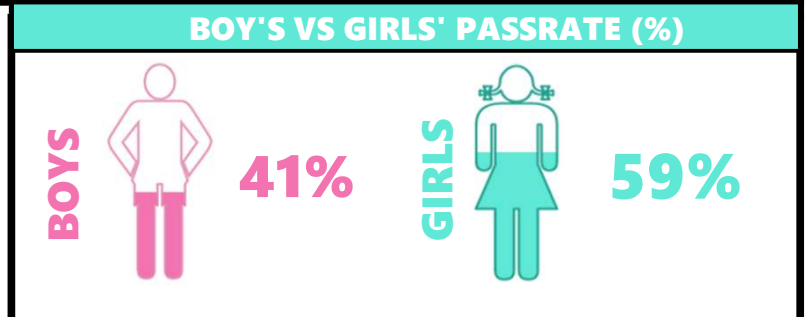

OVERALL PERFORMANCE ANALYSIS		
REGISTERED	10	100%
SEATED	10	100%
ABSENTEES	0	0%
PASSED	10	100%
FAILED	0	0%
SCHOOL POSITION	5	
TOTAL SCHOOLS	67