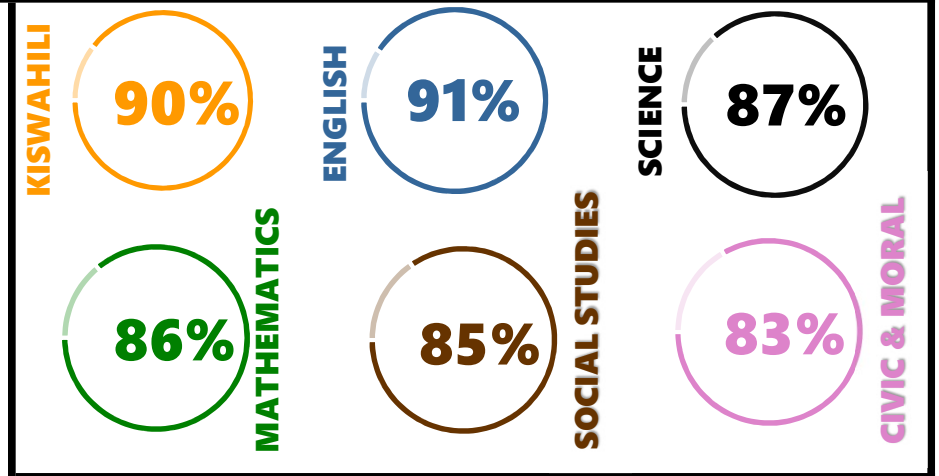

		ST.NICHOLOUS			
REGION: RUVUMA		SCHOOL AVERAGE	260.6	BAND	
DISTRICT: SONGEA				CATEGORY	
BELOW 40					

SUBJECT PERFORMANCE ANALYSIS

SUBJECT NAME	AVG	%	RNK
ENGLISH	45.4	91%	1
KISWAHILI	44.8	90%	2
SCIENCE	43.4	87%	3
MATHEMATICS	43.0	86%	4
SOCIAL STUDIES	42.3	85%	5
CIVIC & MORAL	41.7	83%	6
BOYS/GIRLS PASS RATE	STD	AVG	%
BOYS	4	0.41	41%
GIRLS	6	0.59	59%

GRADE ANALYSIS SUMMARY					
SUBJECT NAME/GRADE	A	B	C	D	E
MATHEMATICS	7	3	0	0	0
KISWAHILI	10	0	0	0	0
ENGLISH	10	0	0	0	0
SCIENCE	7	3	0	0	0
SOCIAL STUDIES	6	4	0	0	0
CIVIC AND MORAL	4	5	0	0	0
OVERALL GRADE ANALYSIS	NO.	SEATED	%		
A	9	10	90%		
B	1		10%		
C	0		0%		
D	0	0	0%		
E	0		0%		