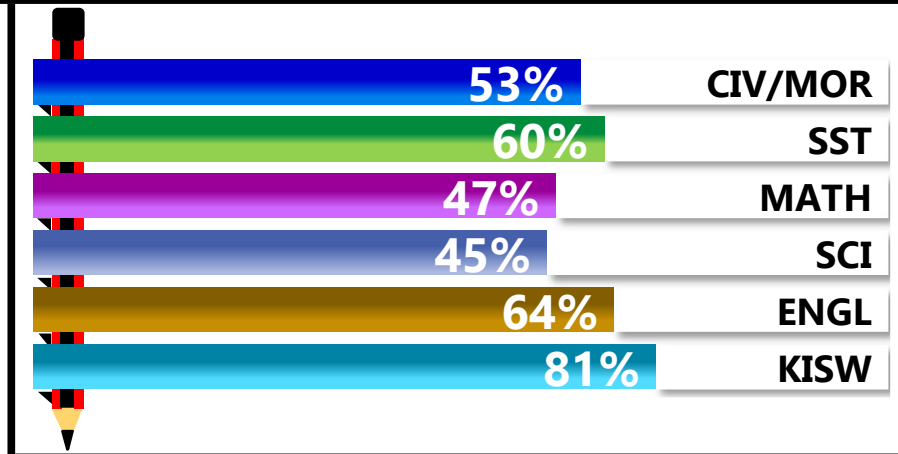

		<h1>ST.NICHOLOUS</h1>			
REGION: RUVUMA		SCHOOL AVERAGE	175.3	OVERALL GRADE	C
DISTRICT: SONGEA				CATEGORY	BELOW 40

SUBJECT PERFORMANCE ANALYSIS

SUBJECT NAME	AVG	%	RNK	
KISWAHILI	40.3	81%	1	
ENGLISH	31.8	64%	2	
SOCIAL STUDIES	30.2	60%	3	
CIVIC & MORAL	26.7	53%	4	
MATHEMATICS	23.6	47%	5	
SCIENCE	22.6	45%	6	
BOYS/GIRLS PASS RATE		STD	AVG	%
BOYS		9	0.69	69%
GIRLS		4	0.31	31%

GRADE ANALYSIS SUMMARY					
SUBJECT NAME/GRADE	A	B	C	D	E
MATHEMATICS	0	0	7	6	0
KISWAHILI	7	5	1	0	0
ENGLISH	0	9	4	0	0
SCIENCE	0	1	9	3	0
SOCIAL STUDIES	0	8	4	1	0
CIVIC AND MORAL	0	0	11	1	0
OVERALL GRADE ANALYSIS		NO.	SEATED	%	
A	0	13	0%		
B	4		31%		
C	9		69%		
D	0	0	0%		
E	0		0%		