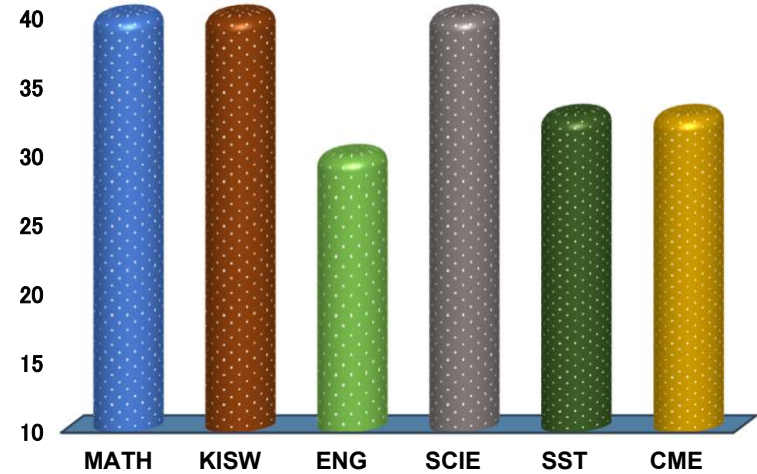

ST.VINCENT

REGION: SINGIDA

SCHOOL AVERAGE

37.9

DISTRICT: MANYONI

SUBJECT AND GRADE PERFORMANCE ANALYSIS

SUBJECT RANKING

KISWAHILI	46.3	93%	1
MATHEMATICS	44.0	88%	2
SCIENCE	41.2	82%	3
SOCIAL STUDIES	32.9	66%	4
CIVIC AND MORAL EDUCATION	32.8	66%	5
ENGLISH	29.9	60%	6

SUBJECT GRADE ANALYSIS

SUBJECT/GRADE	A	B	C	D	F
MATHEMATICS	9	1	0	0	0
KISWAHILI	8	2	0	0	0
ENGLISH	1	4	5	0	0
SCIENCE	6	3	0	0	0
SOCIAL STUDIES	1	2	3	1	0
CIVIC AND MORAL	1	2	5	0	0

OVERALL GRADE ANALYSIS

Grade	Count	Total	Percentage
A	1	10	1%
B	9		11%
C	0		0%
D	0		0%
F	0		0%

CHART SUBJECT ANALYSIS

BOYS VS GIRLS PERFORMANCE

Gender	SAT	SAT	TOTAL
Boys	4	6	10
	40%	36%	

SEATED	10	100%
ABSENTEES	0	0%
PASSED	10	100%
FAILED	0	0%