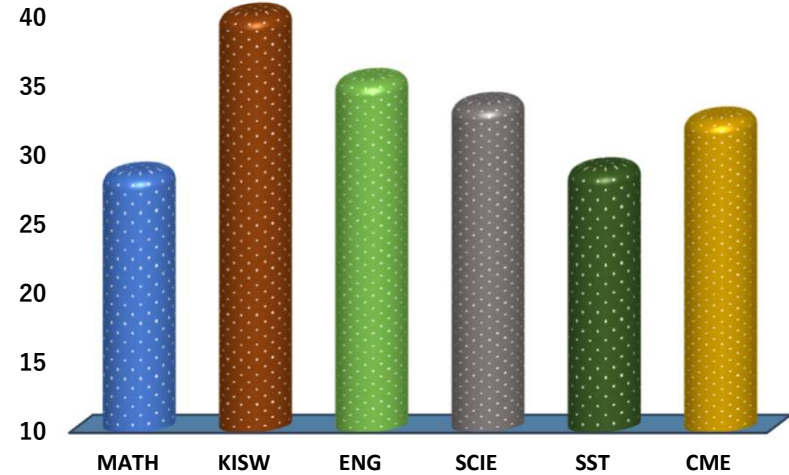

SUNFLOWER

REGION: IRINGA

SCHOOL AVERAGE

33.9

DISTRICT: KILOLO

SUBJECT AND GRADE PERFORMANCE ANALYSIS

SUBJECT RANKING

KISWAHILI	44.5	89%	1
ENGLISH	35.3	71%	2
SCIENCE	33.6	67%	3
CIVIC AND MORAL EDUCATION	32.5	65%	4
SOCIAL STUDIES	28.9	58%	5
MATHEMATICS	28.5	57%	6

SUBJECT GRADE ANALYSIS

SUBJECT/GRADE	A	B	C	D	E
MATHEMATICS	6	12	16	7	0
KISWAHILI	37	4	0	0	0
ENGLISH	13	19	9	0	0
SCIENCE	11	17	9	4	0
SOCIAL STUDIES	2	18	15	6	0
CIVIC AND MORAL	6	20	13	2	0

OVERALL GRADE ANALYSIS

A	6	41	15%
B	22		54%
C	13		32%
D	0		0%
E	0		0%

CHART SUBJECT ANALYSIS

BOYS VS GIRLS PERFORMANCE

	SAT		SAT	41
	21		20	
	73%		62%	

REGISTERED	41	100%
SEATED	41	100%
ABSENTEES	0	0%
PASSED	41	100%
FAILED	0	0%