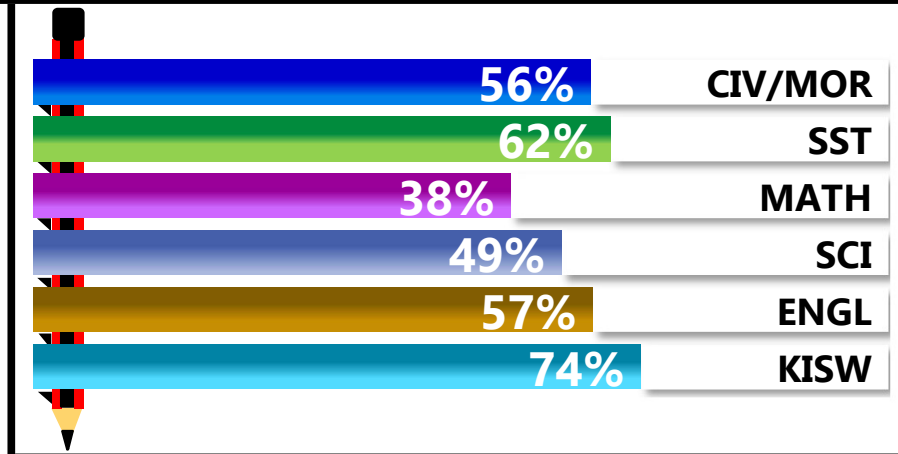

		<h1>SUNFLOWER</h1>			
REGION: IRINGA		SCHOOL AVERAGE	168.0	OVERALL GRADE	C
DISTRICT: IRINGA				CATEGORY	BELOW 40

SUBJECT PERFORMANCE ANALYSIS

SUBJECT NAME	AVG	%	RNK	
KISWAHILI	36.9	74%	1	
SOCIAL STUDIES	31.2	62%	2	
ENGLISH	28.5	57%	3	
CIVIC & MORAL	28.2	56%	4	
SCIENCE	24.3	49%	5	
MATHEMATICS	19.0	38%	6	
BOYS/GIRLS PASS RATE		STD	AVG	%
BOYS		4	0.42	42%
GIRLS		7	0.58	58%

GRADE ANALYSIS SUMMARY					
SUBJECT NAME/GRADE	A	B	C	D	E
MATHEMATICS	1	0	2	7	1
KISWAHILI	3	7	1	0	0
ENGLISH	0	5	5	1	0
SCIENCE	0	2	6	3	0
SOCIAL STUDIES	1	4	5	1	0
CIVIC AND MORAL	0	4	5	1	0
OVERALL GRADE ANALYSIS		NO.	SEATED	%	
A	1	10	10%		
B	1		10%		
C	8		80%		
D	1	1	10%		
E	0		0%		