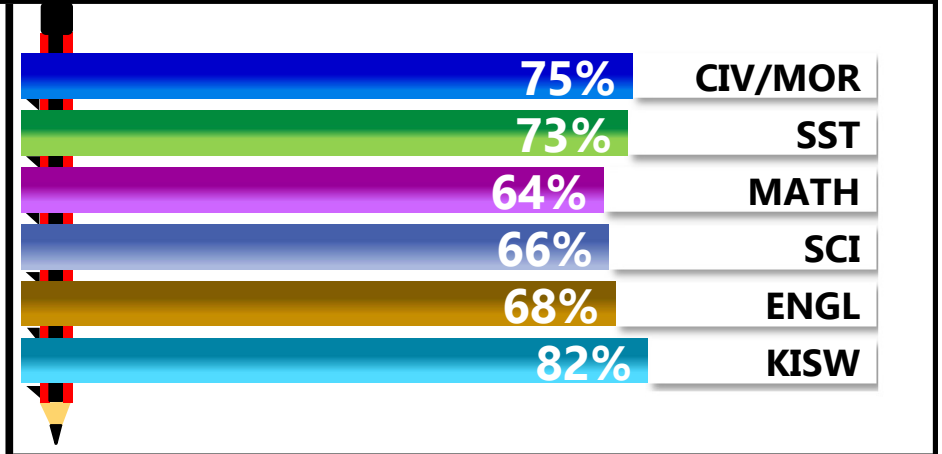

		<h1>SUNFLOWER</h1>			
REGION: IRINGA		SCHOOL AVERAGE	214.5	OVERALL GRADE	
DISTRICT: IRINGA				CATEGORY	
				BELOW 40	

SUBJECT PERFORMANCE ANALYSIS

SUBJECT NAME	AVG	%	RNK	
KISWAHILI	41.2	82%	1	
CIVIC & MORAL	37.5	75%	2	
SOCIAL STUDIES	36.6	73%	3	
ENGLISH	34.1	68%	4	
SCIENCE	33.0	66%	5	
MATHEMATICS	32.0	64%	6	
BOYS/GIRLS PASS RATE		STD	AVG	%
BOYS		4	0.39	39%
GIRLS		7	0.61	61%

GRADE ANALYSIS SUMMARY					
SUBJECT NAME/GRADE	A	B	C	D	E
MATHEMATICS	1	5	5	0	0
KISWAHILI	7	4	0	0	0
ENGLISH	1	9	1	0	0
SCIENCE	1	6	4	0	0
SOCIAL STUDIES	2	7	2	0	0
CIVIC AND MORAL	4	4	2	0	0
OVERALL GRADE ANALYSIS		NO.	SEATED	%	
A	1	11	9%		
B	9		82%		
C	1		9%		
D	0	0	0%		
E	0		0%		