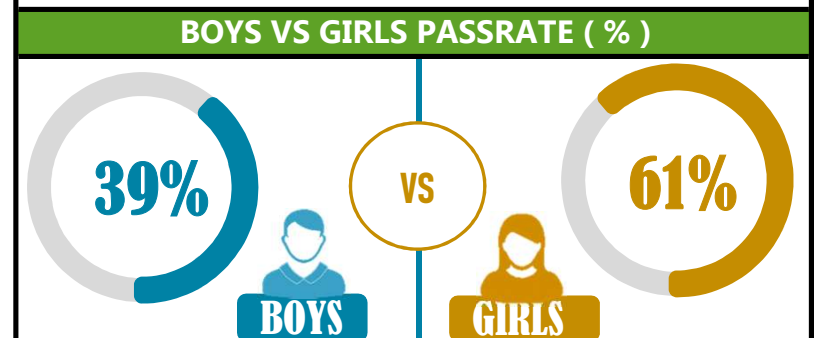

OVERALL PERFORMANCE ANALYSIS		
REGISTERED	11	100%
SEATED	11	100%
ABSENTEES	0	0%
PASSED	11	100%
FAILED	0	0%