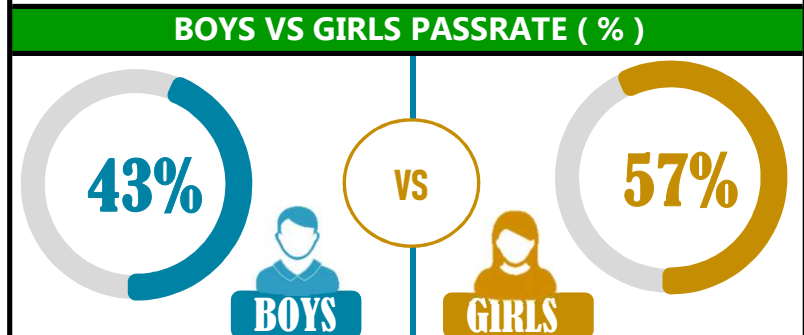

OVERALL GRADE ANALYSIS	NO.	SEATED	%
A	28	37	76%
B	9		24%
C	0		0%
D	0	0	0%
E	0		0%

OVERALL PERFORMANCE ANALYSIS		
REGISTERED	46	100%
SEATED	37	80%
ABSENTEES	9	20%
PASSED	37	80%
FAILED	0	0%