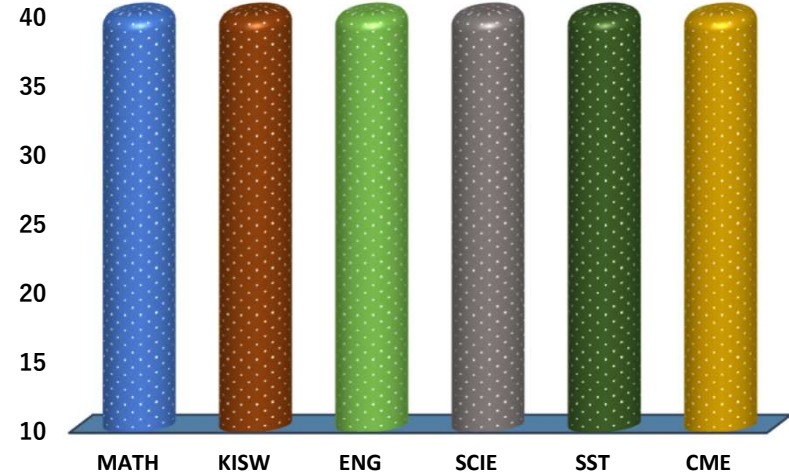

TUMSIIME

REGION: KAGERA

SCHOOL AVERAGE

43.5

DISTRICT: BUKOBA

SUBJECT AND GRADE PERFORMANCE ANALYSIS

SUBJECT RANKING

ENGLISH	46.3	93%	1
KISWAHILI	44.8	90%	2
SCIENCE	44.0	88%	3
MATHEMATICS	43.6	87%	4
CIVIC AND MORAL EDUCATION	41.9	84%	5
SOCIAL STUDIES	40.6	81%	6

SUBJECT GRADE ANALYSIS

SUBJECT/GRADE	A	B	C	D	E
MATHEMATICS	13	3	0	0	0
KISWAHILI	16	0	0	0	0
ENGLISH	16	0	0	0	0
SCIENCE	16	0	0	0	0
SOCIAL STUDIES	11	5	0	0	0
CIVIC AND MORAL	14	2	0	0	0

OVERALL GRADE ANALYSIS

A	14	16	88%
B	2		13%
C	0		0%
D	0		0%
E	0		0%

CHART SUBJECT ANALYSIS

BOYS VS GIRLS PERFORMANCE

	SAT		SAT	16
	7		9	
	85%		88%	

REGISTERED	16	100%
SEATED	16	100%
ABSENTEES	0	0%
PASSED	16	100%
FAILED	0	0%