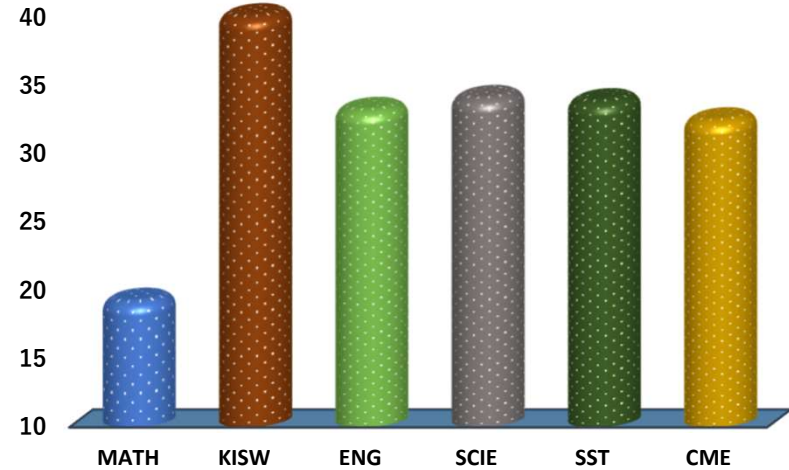

WESLEY

REGION: MOROGORO

SCHOOL AVERAGE

32.7

DISTRICT: MOROGORO MC

SUBJECT AND GRADE PERFORMANCE ANALYSIS

SUBJECT RANKING

KISWAHILI	43.4	87%	1
SCIENCE	34.0	68%	2
SOCIAL STUDIES	33.8	68%	3
ENGLISH	33.2	66%	4
CIVIC AND MORAL EDUCATION	32.4	65%	5
MATHEMATICS	19.2	38%	6

SUBJECT GRADE ANALYSIS

SUBJECT/GRADE	A	B	C	D	F
MATHEMATICS	1	5	10	23	0
KISWAHILI	37	9	0	0	0
ENGLISH	7	21	16	2	0
SCIENCE	4	33	9	0	0
SOCIAL STUDIES	2	34	10	0	0
CIVIC AND MORAL	4	24	18	0	0

OVERALL GRADE ANALYSIS

A	3	46	7%
B	28		61%
C	15		33%
D	0		0%
F	0		0%

CHART SUBJECT ANALYSIS

BOYS VS GIRLS PERFORMANCE

	SAT		SAT	46
	23		23	
	32%		34%	

REGISTERED	46	100%
SEATED	46	100%
ABSENTEES	0	0%
PASSED	46	100%
FAILED	0	0%