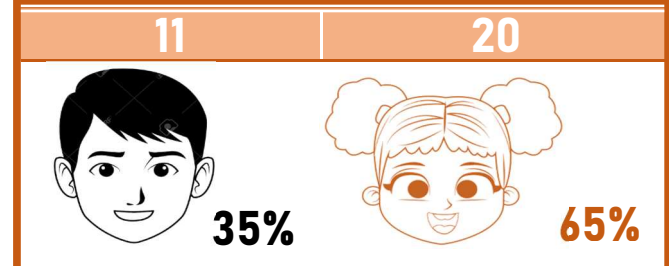

REGION: DAR ES SALAAM

WILLGRACE

DISTRICT: ILALA

SCHOOL INDIVIDUAL PERFORMANCE ANALYSIS

SCHOOL AVERAGE **30.5** CATEGORY **BELOW 40** GRADE **C**

SUBJECT RANKING

KISWAHILI	36.5	73%	1
CIVIC AND MORAL EDUCATION	32.6	65%	2
ENGLISH	32.0	64%	3
SOCIAL STUDIES	30.6	61%	4
SCIENCE	25.6	51%	5
MATHEMATICS	25.6	51%	6

GRADE ANALYSIS/SEX

GRADES	M	F	TOTAL	TOTAL	ABSENT
A [41 - 50]	0	2	2	6%	M 0
B [31 - 40]	6	8	14	45%	
C [21 - 30]	4	10	14	45%	
D [11 - 20]	1	0	1	3%	F 0
E [01 - 10]	0	0	0	0%	

REGISTERED/SAT

REGISTERED	31	100%
SAT	31	100%
ABSENTEES	0	0%
PASSED	30	97%
FAILED	1	3%

PASS % BY SEX

GRADE/MARKS

GRADE ANALYSIS VS PERCENTAGE

	MATH		KISW		ENG		SCI		SST		CME	
A [41 - 50]	0	0%	5	16%	5	16%	1	3%	3	10%	4	13%
B [31 - 40]	6	19%	23	74%	13	42%	4	13%	13	42%	16	52%
C [21 - 30]	18	58%	3	10%	11	35%	18	58%	12	39%	9	29%
D [11 - 20]	7	23%	0	0%	2	6%	8	26%	3	10%	2	6%
F [01 - 10]	0	0%	0	0%	0	0%	0	0%	0	0%	0	0%