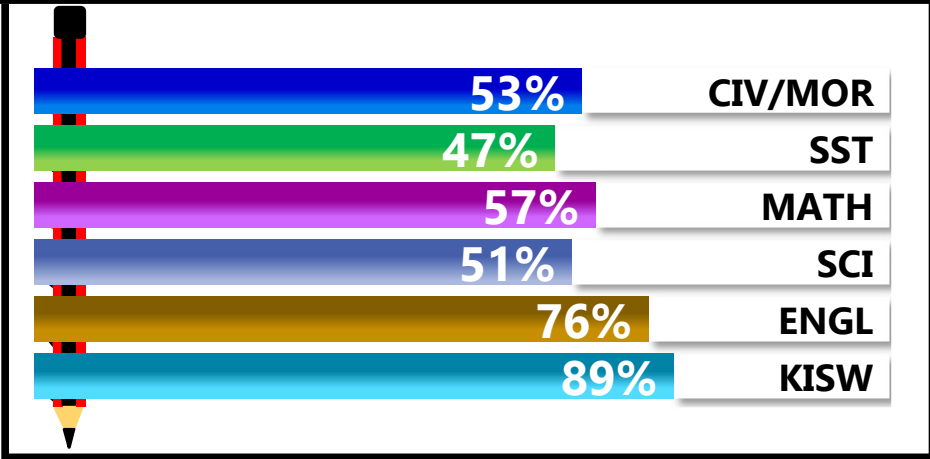

		<h1>ZARIKI</h1>			
REGION: SIMIYU		SCHOOL AVERAGE	186.5	OVERALL GRADE	
DISTRICT: BUSEGA				B	
				CATEGORY	
				BELOW 40	

SUBJECT PERFORMANCE ANALYSIS

SUBJECT NAME	AVG	%	RNK
KISWAHILI	44.4	89%	1
ENGLISH	38.2	76%	2
MATHEMATICS	28.6	57%	3
CIVIC & MORAL	26.7	53%	4
SCIENCE	25.3	51%	5
SOCIAL STUDIES	23.3	47%	6
BOYS/GIRLS PASS RATE	STD	AVG	%
BOYS	4	0.39	39%
GIRLS	8	0.61	61%