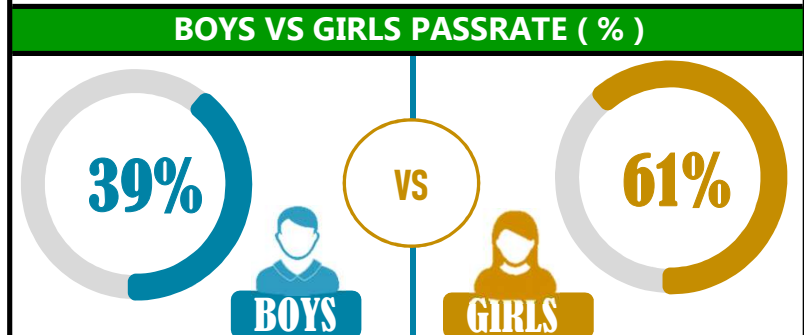

OVERALL GRADE ANALYSIS	NO.	SEATED	%
A	1	12	8%
B	3		25%
C	8		67%
D	0	0	0%
E	0		0%

OVERALL PERFORMANCE ANALYSIS		
REGISTERED	12	100%
SEATED	12	100%
ABSENTEES	0	0%
PASSED	12	100%
FAILED	0	0%