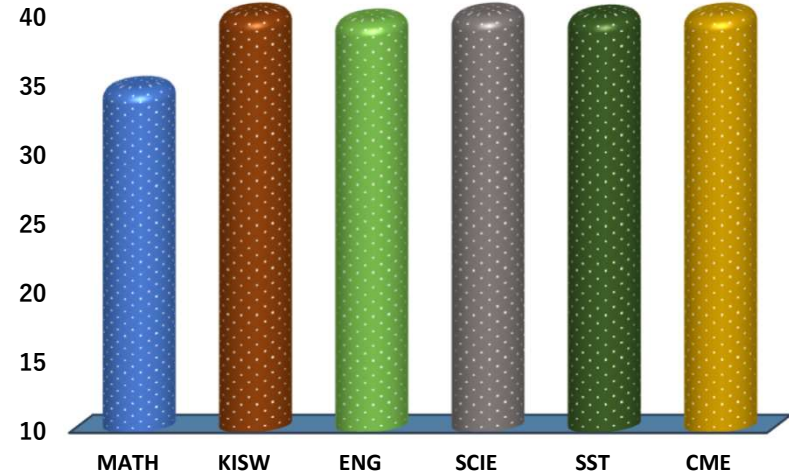

ZIGA

REGION: NJOMBE

SCHOOL AVERAGE

42.1

DISTRICT: MAKAMBAKO

SUBJECT AND GRADE PERFORMANCE ANALYSIS

SUBJECT RANKING

KISWAHILI	47.4	95%	1
SCIENCE	46.3	93%	2
CIVIC AND MORAL EDUCATION	44.7	89%	3
SOCIAL STUDIES	39.9	80%	4
ENGLISH	39.6	79%	5
MATHEMATICS	34.7	69%	6

SUBJECT GRADE ANALYSIS

SUBJECT/GRADE	A	B	C	D	E
MATHEMATICS	2	4	0	1	0
KISWAHILI	7	0	0	0	0
ENGLISH	3	4	0	0	0
SCIENCE	7	0	0	0	0
SOCIAL STUDIES	3	4	0	0	0
CIVIC AND MORAL	7	0	0	0	0

OVERALL GRADE ANALYSIS

A	5	7	71%
B	2		29%
C	0		0%
D	0		0%
E	0		0%

CHART SUBJECT ANALYSIS

BOYS VS GIRLS PERFORMANCE

	SAT		SAT	7
	3		4	
	89%		80%	

REGISTERED	7	100%
SEATED	7	100%
ABSENTEES	0	0%
PASSED	7	100%
FAILED	0	0%